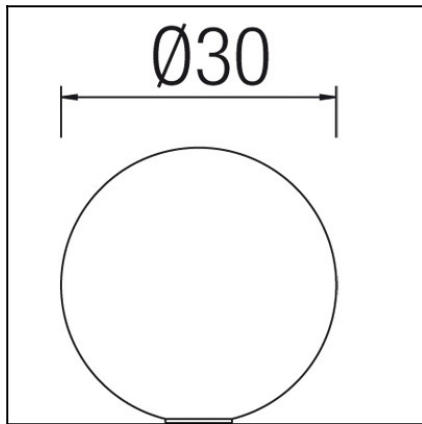

The photograph may not match the reference exactly. Please read the product description to identify the finish.

TECHNICAL CHARACTERISTICS

Type:	Table lamp
IP Protection degrees:	IP44
Lampholder:	1 x E27
Power (W):	E27 MAX 100W
Total power consumption (W):	100
Voltage / Frequency:	230V/50-60Hz
Units per box:	4
Net Weight (Kg):	0.97
EAN:	8435111082775