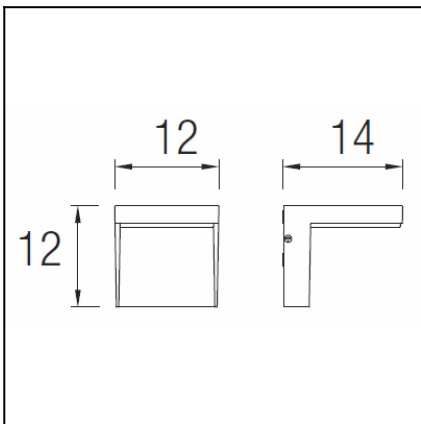

OUT 

CORNER

05-9687-14-M1

The photograph may not match the reference exactly. Please read the product description to identify the finish.

TECHNICAL CHARACTERISTICS

Type:	Wall fixture
IP Protection degrees:	IP44
Bulb:	25 x LED. Warm White - 3000K
Power (W):	3.5W
Voltage / Frequency:	110-240V/50-60Hz
Units per box:	8
EAN:	8435381400514