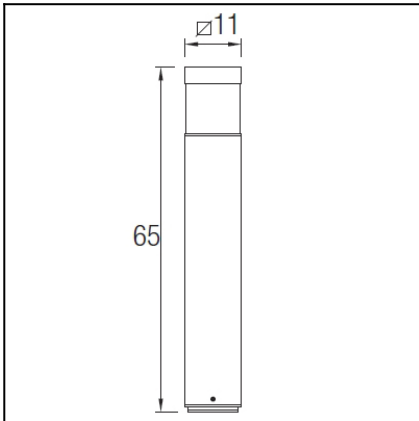

The photograph may not match the reference exactly. Please read the product description to identify the finish.

TECHNICAL CHARACTERISTICS

Type:	Beacon
IP Protection degrees:	IP54
Bulb:	4 x LED Cree
Power (W):	12
Efficiency (Lm/W):	82
Voltage / Frequency:	100-240V/50-60Hz
Units per box:	2
Net Weight (Kg):	3
EAN:	8435381400538

MATERIALS / FINISHES

Structure material:	Extruded aluminium	Diffuser material:	Polycarbonate
Structure finish:	Grey	Diffuser finish:	Transparent

GEAR

Multi-voltage electronic gear included (110-240 V / 50-60 Hz)