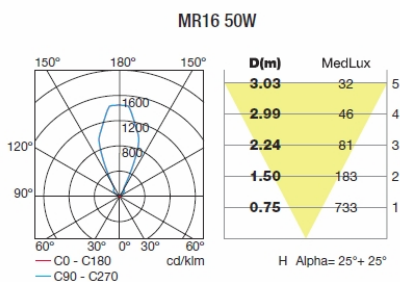

MATERIALS / FINISHES

Structure material:	Stainless steel AISI316	Diffuser material:	Glass
	Technopolymer	Diffuser finish:	Tempered