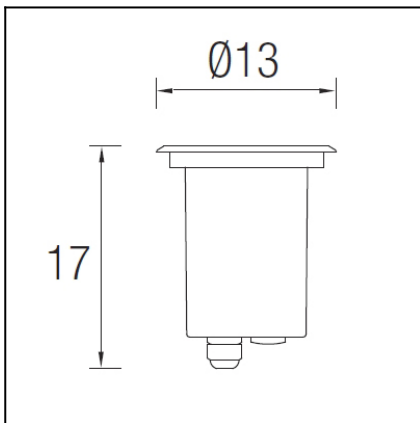

The photograph may not match the reference exactly. Please read the product description to identify the finish.

DESCRIPTION

Straight edged lamp designed for lighting vertical surfaces. Injected aluminium body and tempered glass diffuser. Available in various sizes and finishes: white, light grey, dark grey and brown. Available in different wattages for metal halide lamps, LED and fluorescent lights.

TECHNICAL CHARACTERISTICS

Type:	Uplight
Adjustable $\pm 15^\circ$ on the vertical axis	
IP Protection degrees:	IP67
IK Protection degrees:	IK08
Recessed in-ground suitable for pedestrian crossing:	Si
Lampholder:	1 x GU5.3
Power (W):	GU5.3 max.50
Voltage / Frequency:	12VAC
Units per box:	8
Net Weight (Kg):	0.77
EAN:	8435111097489