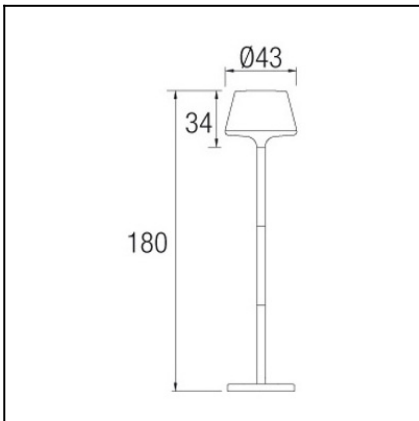

OUT 

MOONLIGHT 25-9503-14-M1

Design by Francesc Vilaró

The photograph may not match the reference exactly. Please read the product description to identify the finish.

TECHNICAL CHARACTERISTICS

Type:	Floor lamp
IP Protection degrees:	IP44
IK Protection degrees:	IK08
Lampholder:	1 x E27
Power (W):	E27 MAX 100W
Total power consumption (W):	100
Voltage / Frequency:	230V/50-60Hz
Units per box:	1
Net Weight (Kg):	9.3
EAN:	8435111088302