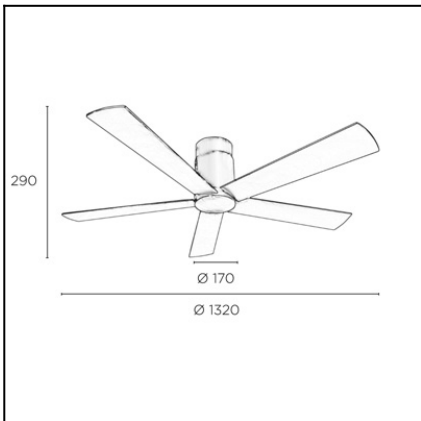

Design by Estudi Ribaudí

The photograph may not match the reference exactly. Please read the product description to identify the finish.

TECHNICAL CHARACTERISTICS

Type:	Fan
RPM:	90/135/180
IP Protection degrees:	IP20
Voltage / Frequency:	230V/50Hz
Units per box:	1
EAN:	8435381402440

MATERIALS / FINISHES

Structure material: Aluminium
Structure finish: Shiny white