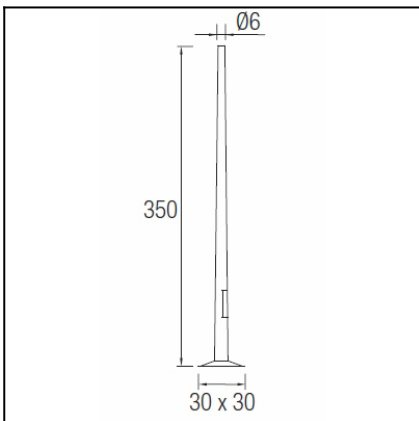

The photograph may not match the reference exactly. Please read the product description to identify the finish.

### DESCRIPTION

Straight edged lamp designed for lighting vertical surfaces. Injected aluminium body and tempered glass diffuser. Available in various sizes and finishes: white, light grey, dark grey and brown. Available in different wattages for metal halide lamps, LED and fluorescent lights.

### TECHNICAL CHARACTERISTICS

Type:	Column
Units per box:	1
Net Weight (Kg):	25
EAN:	8435111062036