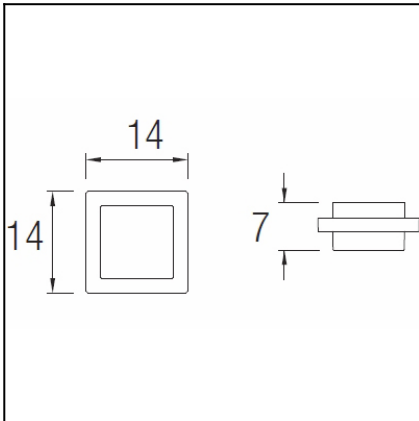

The photograph may not match the reference exactly. Please read the product description to identify the finish.

TECHNICAL CHARACTERISTICS

Type:	Ceiling fixture
IP Protection degrees:	IP54
IK Protection degrees:	IK10
Bulb:	25 x LED. Warm White - 3000K
Power (W):	3.5W
Voltage / Frequency:	100-240V/50-60Hz
Units per box:	12
EAN:	8435381400521