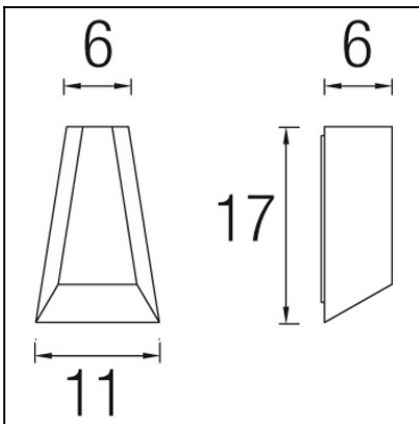

The photograph may not match the reference exactly. Please read the product description to identify the finish.

TECHNICAL CHARACTERISTICS

Type:	Wall fixture
IP Protection degrees:	IP44
Bulb:	2 x LED Cree
Power (W):	1
Voltage / Frequency:	100-240V/50-60Hz
Units per box:	12
Net Weight (Kg):	0.45
EAN:	8435111088661