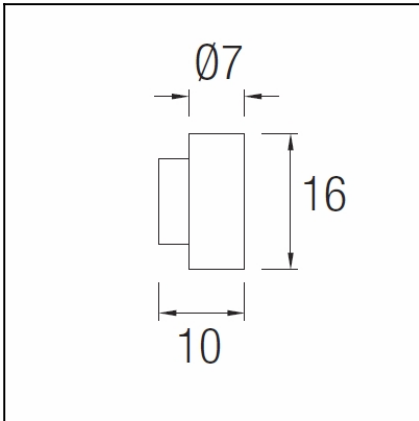

The photograph may not match the reference exactly. Please read the product description to identify the finish.

### TECHNICAL CHARACTERISTICS

Type:	Wall fixture
IP Protection degrees:	IP44
Bulb:	2 x LED Cree. Neutral white - 4200K
Power (W):	6W
Efficiency (Lm/W):	93.5, 93.5
Angle of the optics:	25°
Voltage / Frequency:	100-240V/50-60Hz
Units per box:	12
EAN:	8435381402358