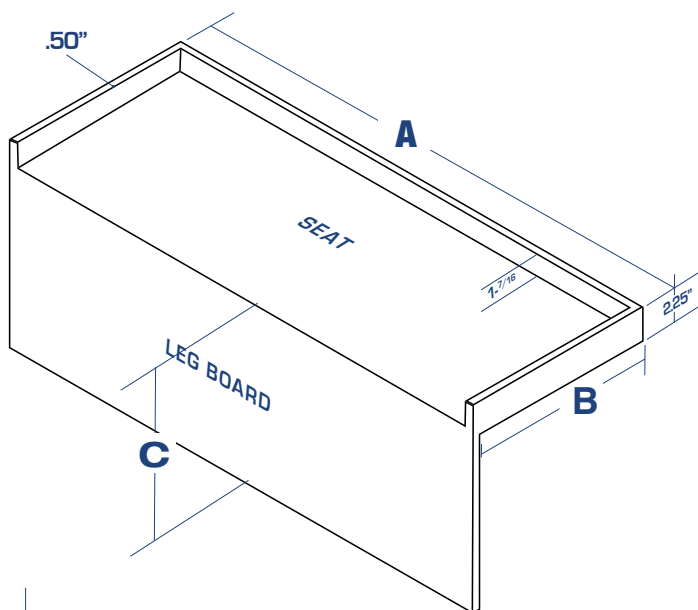

FITS ALL 38" DEPTH REDI BASES

DIMENSION- A = 34"

DIMENSION- B = 12"

DIMENSION- C = 11⁶/₈"

NOTE:

The 1/2 inch wide Leg Board Bench is installed directly over the 1/2" wide Redi **BASE**™ splash wall.