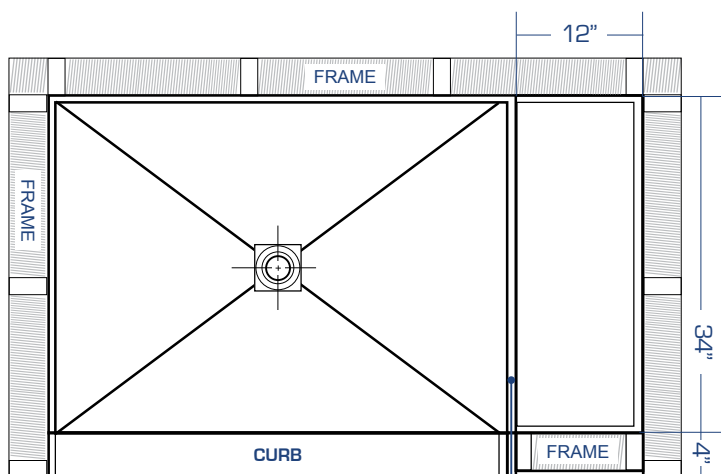

FITS ALL 38" DEPTH REDI BASES

DIMENSION- A = 34"

DIMENSION- B = 12"

DIMENSION- C = 11⁶/₈"

NOTE:

The 1/2 inch wide Leg Board Bench is installed directly over the 1/2" wide Redi **BASE**™ splash wall.