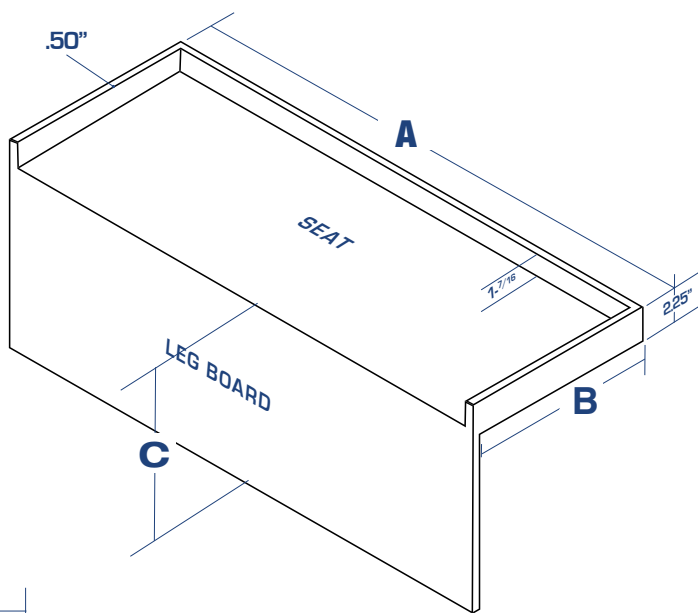

FITS ALL 40" DEPTH REDI BASES

DIMENSION- A = 36"

DIMENSION- B = 12"

DIMENSION- C = 11⁶/₈"

NOTE:

The 1/2 inch wide Leg Board Bench is installed directly over the 1/2" wide Redi **BASE**™ splash wall.