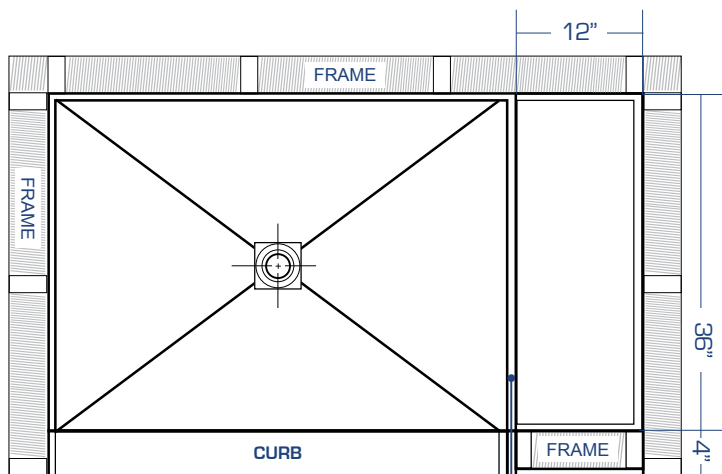

FITS ALL 40" DEPTH REDI BASES

DIMENSION- A = 36"

DIMENSION- B = 12"

DIMENSION- C = 11⁶/₈"

NOTE:

The 1/2 inch wide Leg Board Bench is installed directly over the 1/2" wide Redi **BASE**™ splash wall.