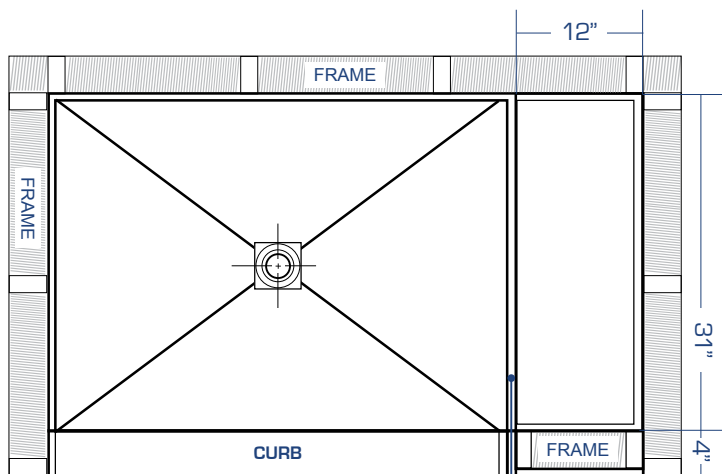

FITS ALL 35" DEPTH REDI BASES

DIMENSION- A = 31"

DIMENSION- B = 12"

DIMENSION- C = 11⁶/₈"

NOTE:

The 1/2 inch wide Leg Board Bench is installed directly over the 1/2" wide Redi **BASE**™ splash wall.