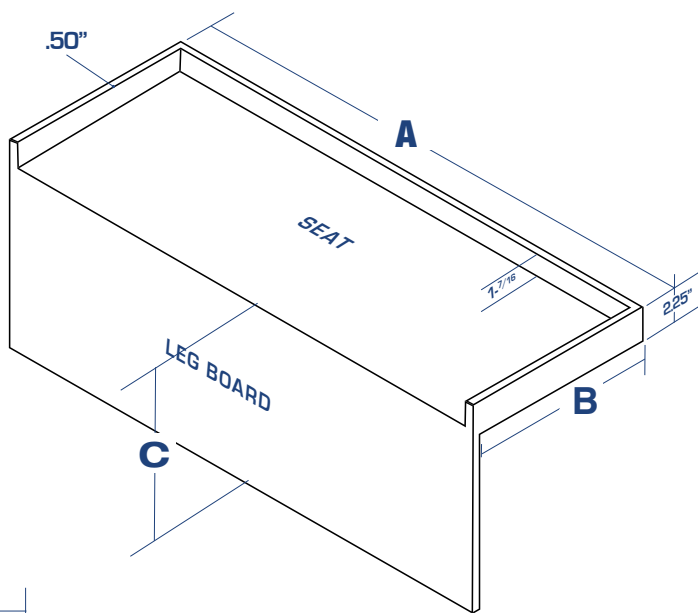

FITS ALL 35" DEPTH REDI BASES

DIMENSION- A = 31"

DIMENSION- B = 12"

DIMENSION- C = 11⁶/₈"

NOTE:

The 1/2 inch wide Leg Board Bench is installed directly over the 1/2" wide Redi **BASE**™ splash wall.