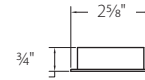

Photometrics

- See www.csllighting.com for current photometric data

VLP-3000 Series

VLP-3000-SN

Bantam

Description	Cat. No.	# of LEDs	Lumens	Wattage	Cutout	Dimensions
<input type="checkbox"/> Adjustable Puck - 10°	VLP-3000-SN	3	240 lm	4 W	2 1/4"	2 5/8" dia x 3/4" h