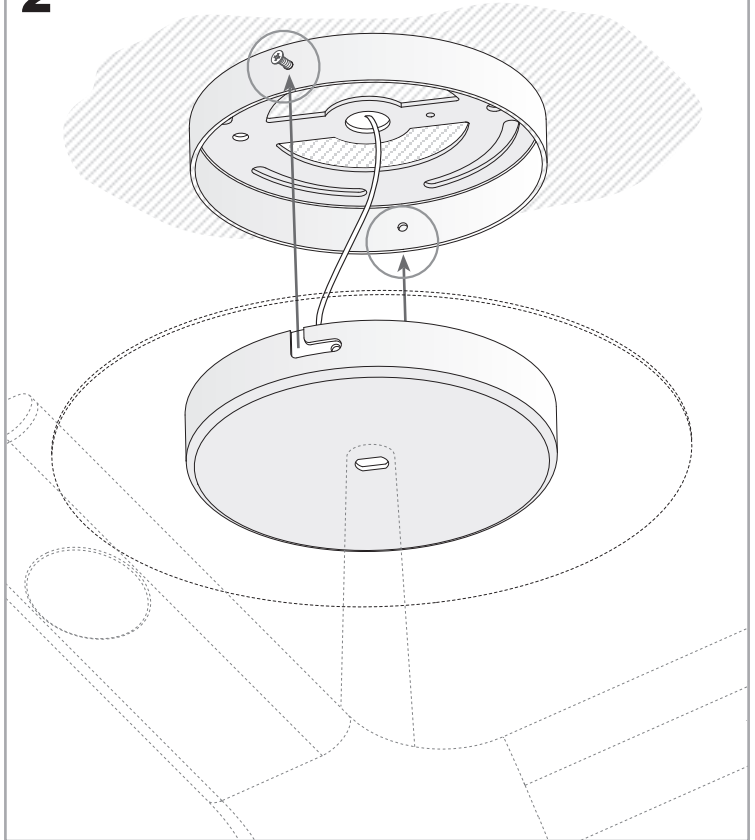

Design by Benedito Design

The photograph may not match the reference exactly. Please read the product description to identify the finish.

Download photometric file .ldt / .ies

Click on image to download energy label

TECHNICAL CHARACTERISTICS

Type:	Ceiling fixture
IP Protection degrees:	IP23
Light source 1:	3 x G9 MAX 75W
Bulb included:	3 x G9 60W
Total power consumption (W):	225
Voltage / Frequency:	220-240V/50-60Hz
Warranty (Years):	2
Units per box:	1
Net Weight (Kg):	1.65
EAN:	8435111070932

MATERIALS / FINISHES

Structure material:	Aluminium	Diffuser material:	Glass
Structure finish:	Chrome	Diffuser finish:	Tinted

1

2

3

4