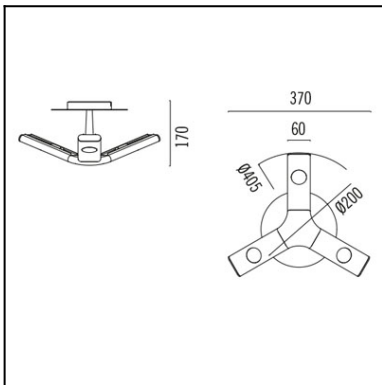

Design by Benedito Design

The photograph may not match the reference exactly. Please read the product description to identify the finish.

Download photometric file .ldt / .ies

Click on image to download energy label

TECHNICAL CHARACTERISTICS

Type:	Ceiling fixture
IP Protection degrees:	IP23
Light source 1:	3 x G9 MAX 75W
Bulb included:	3 x G9 60W
Total power consumption (W):	225
Voltage / Frequency:	220-240V/50-60Hz
Warranty (Years):	2
Units per box:	1
Net Weight (Kg):	1.65
EAN:	8435111070932