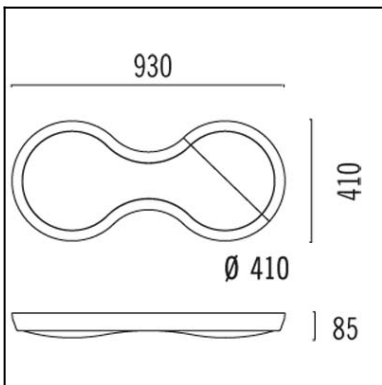

Design by Josep Patsí

The photograph may not match the reference exactly. Please read the product description to identify the finish.

[Download photometric file .ldt/.ies](#)

[Click on image to download energy label](#)

### TECHNICAL CHARACTERISTICS

Type:	Ceiling fixture
IP Protection degrees:	IP23
Light source 1:	2 x 2GX13 55W Neutral white (5000 - 3700 K)
Voltage / Frequency:	220-240V/50-60Hz
Warranty (Years):	2
Units per box:	1
Net Weight (Kg):	5.42
EAN:	8435111071069