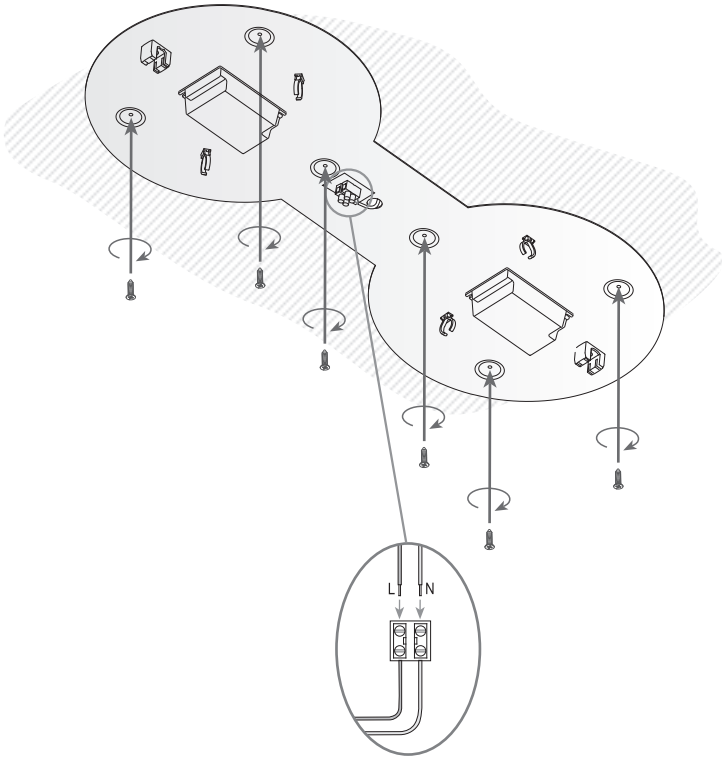

### TECHNICAL CHARACTERISTICS

Type:	Ceiling fixture
IP Protection degrees:	IP23
Light source 1:	2 x 2GX13 55W Neutral white (5000 - 3700 K)
Voltage / Frequency:	220-240V/50-60Hz
Warranty (Years):	2
Units per box:	1
Net Weight (Kg):	5.42
EAN:	8435111071069

### GEAR

Multi-voltage electronic gear included (220-240V / 50-60 Hz)

1

2

3

4