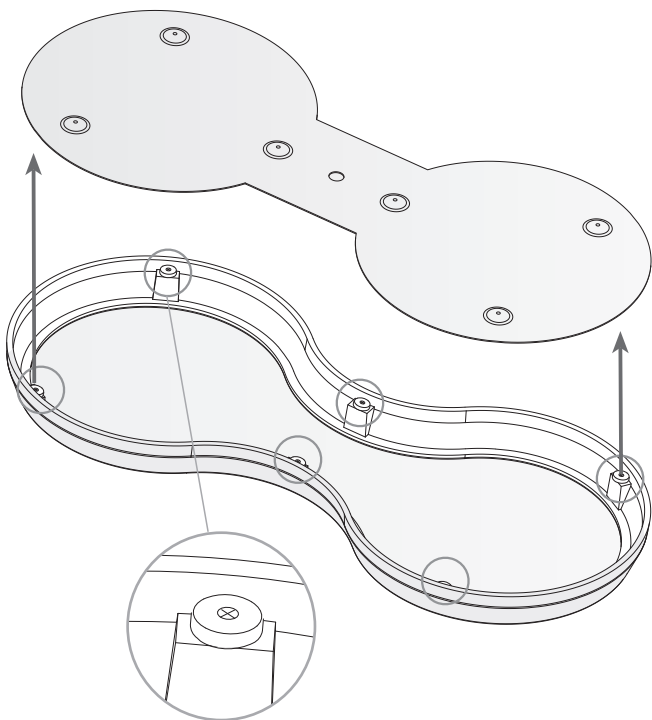

### TECHNICAL CHARACTERISTICS

Type:	Ceiling fixture
IP Protection degrees:	IP23
Light source 1:	2 x 2GX13 55W Neutral white (5000 - 3700 K)
Voltage / Frequency:	220-240V/50-60Hz
Warranty (Years):	2
Units per box:	1
Net Weight (Kg):	5.42
EAN:	8435111071069

### GEAR

Multi-voltage electronic gear included (220-240V / 50-60 Hz)

1

2

3

4