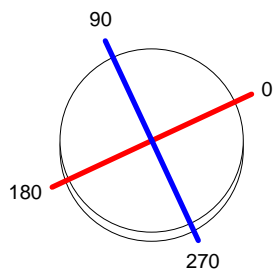

Luminaire		Measur.		Lamp	
Code	15-4682-21-E9BIS	Code	15-4682-21-E9BIS	Code	STANDARD OLIV 25W
Name	Plafón CLIP 2x25W E27 dif opal	Name	Plafón CLIP 2x25W E27 dif opal	Number	2
Line	Eulumdat	Date	18-12-2013	Position	
Efficiency	40.88%	Coordinate system	CG	Total Flux	600.00 lm
Maximum value	71.58 cd	Position	C=0.00 G=0.00	Double Symmetrical	
Round Luminaire	Diam.	300 mm	Height	95 mm	
Round Luminous Area	Diam.	300 mm	Height	65 mm	
Horizontal Luminous Area	0.070686 m2		Emitting area on Plane 180°	0.019500 m2	
Emitting area on Plane 0°	0.019500 m2		Emitting area on Plane 270°	0.019500 m2	
Emitting area on Plane 90°	0.019500 m2		Glare area at 76°	0.036021 m2	
Symmetry Type	Double Symmetrical		Maximum Gamma Angle	180	
Measurement Distance	0.00		Measurement Flux	600.00 lm	
Operator	Asselum T2		Source voltage		
Temperature	25.00 °C		Source current		
Humidity	60.00 %		Photocell		
Notes					

Luminaire Lamps					
Line	Code	Name	Flux [lm]	Pow. [W]	Q.ty
Eulumdat	STANDARD OLIV 25W	STANDARD OLIV 25W - 37.50 W	300.00	37.50	2
C.I.E.	42 71 90 93 41	D DIN 5040	A31		
F UTE	0.38 G + 0.03 T	B NBN	BZ 5		

Diam=300mm

C Halfplanes

180.0 — 0.0
270.0 — 90.0

ULOR 2.85 %
DLOR 38.03 %
RN 6.97 %