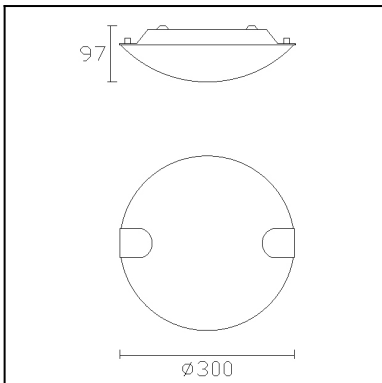

Download photometric file .ldt /.ies