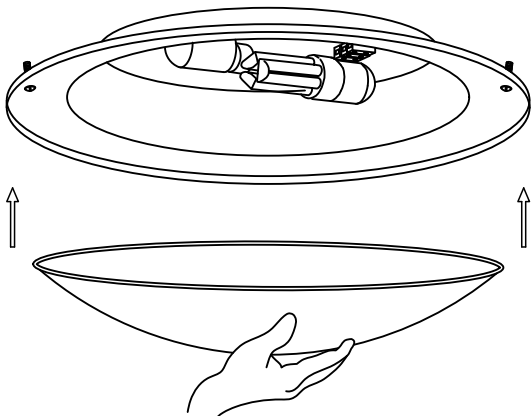

TECHNICAL CHARACTERISTICS

Type:	Ceiling fixture
IP Protection degrees:	IP23
Light source 1:	2 x E27 max.25W Maximum lamp length: 140.00 mm Maximum lamp diameter: 55.00 mm
Voltage / Frequency:	220-240V/50-60Hz
Warranty (Years):	2
Units per box:	4
Net Weight (Kg):	1.175
EAN:	8435111085479

MATERIALS / FINISHES

Structure material:	Steel	Diffuser material:	Glass
Structure finish:	Chrome	Diffuser finish:	Satin

Luminaire		Measur.		Lamp	
Code	15-4682-21-E9BIS	Code	15-4682-21-E9BIS	Code	STANDARD OLIV 25W
Name	Plafón CLIP 2x25W E27 dif opal	Name	Plafón CLIP 2x25W E27 dif opal	Number	2
Line	Eulumdat	Date	18-12-2013	Position	
Efficiency	40.88%	Coordinate system	CG	Total Flux	600.00 lm
Maximum value	71.58 cd	Position	C=0.00 G=0.00	Double Symmetrical	
Round Luminaire	Diam.	300 mm	Height	95 mm	
Round Luminous Area	Diam.	300 mm	Height	65 mm	
Horizontal Luminous Area	0.070686 m2		Emitting area on Plane 180°	0.019500 m2	
Emitting area on Plane 0°	0.019500 m2		Emitting area on Plane 270°	0.019500 m2	
Emitting area on Plane 90°	0.019500 m2		Glare area at 76°	0.036021 m2	
Symmetry Type	Double Symmetrical		Maximum Gamma Angle	180	
Measurement Distance	0.00		Measurement Flux	600.00 lm	
Operator	Asselum T2		Source voltage		
Temperature	25.00 °C		Source current		
Humidity	60.00 %		Photocell		
Notes					

Diam=300mm

C Halfplanes

180.0 — 0.0
270.0 — 90.0

ULOR 2.85 %
DLOR 38.03 %
RN 6.97 %

1

2

3

4