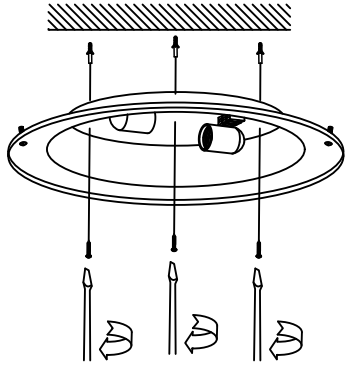

TECHNICAL CHARACTERISTICS

Type:	Ceiling fixture
IP Protection degrees:	IP23
Light source 1:	2 x E27 max.25W Maximum lamp length: 140.00 mm Maximum lamp diameter: 55.00 mm
Voltage / Frequency:	220-240V/50-60Hz
Warranty (Years):	2
Units per box:	4
Net Weight (Kg):	1.175
EAN:	8435111085479

MATERIALS / FINISHES

Structure material:	Steel	Diffuser material:	Glass
Structure finish:	Chrome	Diffuser finish:	Satin

Luminaire		Measur.		Lamp	
Code	15-4682-21-E9BIS	Code	15-4682-21-E9BIS	Code	STANDARD OLIV 25W
Name	Plafón CLIP 2x25W E27 dif opal	Name	Plafón CLIP 2x25W E27 dif opal	Number	2
Line	Eulumdat	Date	18-12-2013	Position	
Efficiency	40.88%	Coordinate system	CG	Total Flux	600.00 lm
Maximum value	71.58 cd	Position	C=0.00 G=0.00	Double Symmetrical	
Round Luminaire	Diam.	300 mm	Height	95 mm	
Round Luminous Area	Diam.	300 mm	Height	65 mm	
Horizontal Luminous Area	0.070686 m2		Emitting area on Plane 180°	0.019500 m2	
Emitting area on Plane 0°	0.019500 m2		Emitting area on Plane 270°	0.019500 m2	
Emitting area on Plane 90°	0.019500 m2		Glare area at 76°	0.036021 m2	
Symmetry Type	Double Symmetrical		Maximum Gamma Angle	180	
Measurement Distance	0.00		Measurement Flux	600.00 lm	
Operator	Asselum T2		Source voltage		
Temperature	25.00 °C		Source current		
Humidity	60.00 %		Photocell		
Notes					

Diam=300mm

C Halfplanes

180.0 — 0.0
270.0 — 90.0

ULOR 2.85 %
DLOR 38.03 %
RN 6.97 %

1

2

3

4