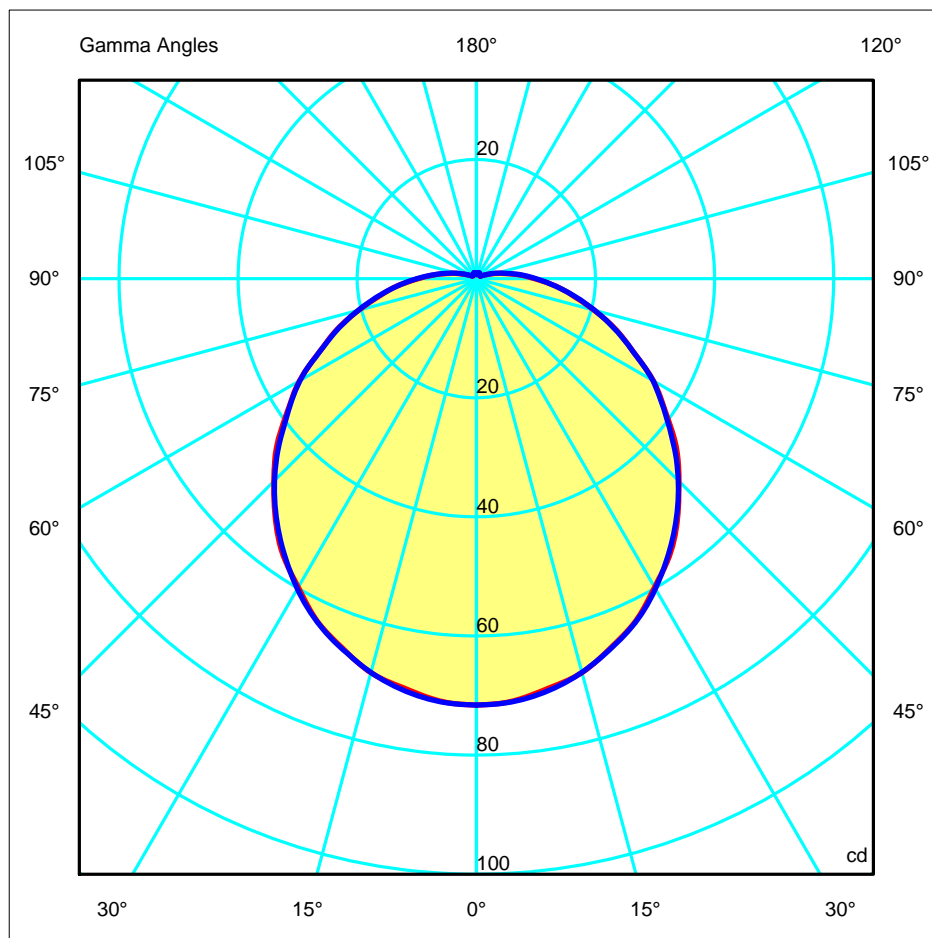

Luminaire		Measur.		Lamp	
Code	15-4682-21-E9BIS	Code	15-4682-21-E9BIS	Code	STANDARD OLIV 25W
Name	Plafón CLIP 2x25W E27 dif opal	Name	Plafón CLIP 2x25W E27 dif opal	Number	2
Line	Eulumdat	Date	18-12-2013	Position	
Efficiency	40.88%	Coordinate system	CG	Total Flux	600.00 lm
Maximum value	71.58 cd	Position	C=0.00 G=0.00	Double Symmetrical	
Round Luminaire	Diam.	300 mm	Height	95 mm	
Round Luminous Area	Diam.	300 mm	Height	65 mm	
Horizontal Luminous Area	0.070686 m2		Emitting area on Plane 180°	0.019500 m2	
Emitting area on Plane 0°	0.019500 m2		Emitting area on Plane 270°	0.019500 m2	
Emitting area on Plane 90°	0.019500 m2		Glare area at 76°	0.036021 m2	
Symmetry Type	Double Symmetrical		Maximum Gamma Angle	180	
Measurement Distance	0.00		Measurement Flux	600.00 lm	
Operator	Asselum T2		Source voltage		
Temperature	25.00 °C		Source current		
Humidity	60.00 %		Photocell		
Notes					

Luminaire Lamps					
Line	Code	Name	Flux [lm]	Pow. [W]	Q.ty
Eulumdat	STANDARD OLIV 25W	STANDARD OLIV 25W - 37.50 W	300.00	37.50	2
C.I.E.	42 71 90 93 41	D DIN 5040	A31		
F UTE	0.38 G + 0.03 T	B NBN	BZ 5		

Diam=300mm

C Halfplanes

180.0 — 0.0
270.0 — 90.0

ULOR 2.85 %
DLOR 38.03 %
RN 6.97 %