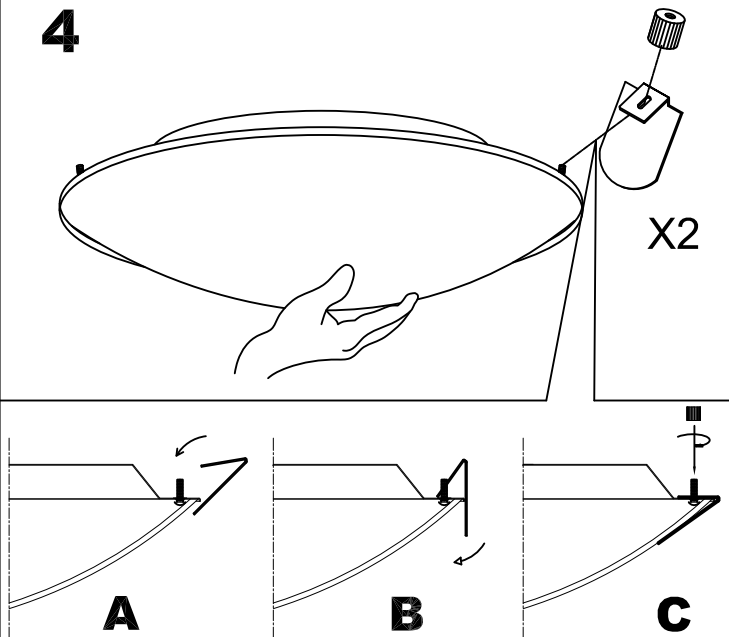

MATERIALS / FINISHES

Structure material:	Steel	Diffuser material:	Glass
Structure finish:	Chrome	Diffuser finish:	Satin

Luminaire		Measur.		Lamp	
Code	15-4682-21-E9BIS	Code	15-4682-21-E9BIS	Code	STANDARD OLIV 25W
Name	Plafón CLIP 2x25W E27 dif opal	Name	Plafón CLIP 2x25W E27 dif opal	Number	2
Line	Eulumdat	Date	18-12-2013	Position	
Efficiency	40.88%	Coordinate system	CG	Total Flux	600.00 lm
Maximum value	71.58 cd	Position	C=0.00 G=0.00	Double Symmetrical	
Round Luminaire	Diam.	300 mm	Height	95 mm	
Round Luminous Area	Diam.	300 mm	Height	65 mm	
Horizontal Luminous Area	0.070686 m2		Emitting area on Plane 180°	0.019500 m2	
Emitting area on Plane 0°	0.019500 m2		Emitting area on Plane 270°	0.019500 m2	
Emitting area on Plane 90°	0.019500 m2		Glare area at 76°	0.036021 m2	
Symmetry Type	Double Symmetrical		Maximum Gamma Angle	180	
Measurement Distance	0.00		Measurement Flux	600.00 lm	
Operator	Asselum T2		Source voltage		
Temperature	25.00 °C		Source current		
Humidity	60.00 %		Photocell		
Notes					

Diam=300mm

C Halfplanes

180.0 — 0.0
270.0 — 90.0

ULOR 2.85 %
DLOR 38.03 %
RN 6.97 %

1

2

3

4