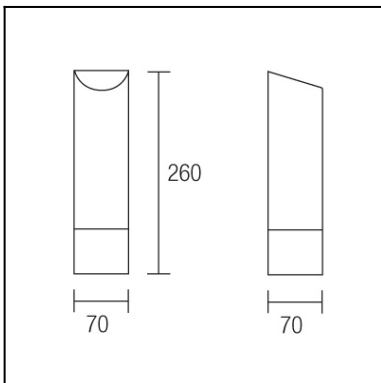

Download photometric file .ldt / .ies