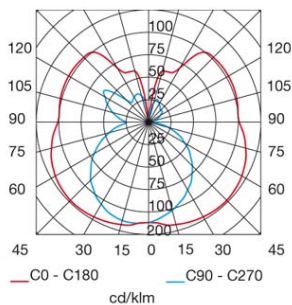

Download photometric file .ldt / .ies