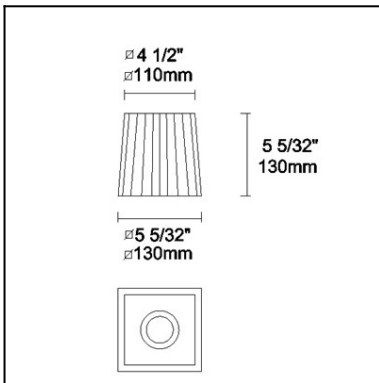

The photograph may not match the reference exactly. Please read the product description to identify the finish.

[Download photometric file .ldt / .ies](#)

## Description

Shade, beige, pleated, 130x130x110mm

## TECHNICAL CHARACTERISTICS

Type:	Accessory
IP Protection degrees:	IP20
Light source 1:	0 x E27
Warranty (Years):	2
Units per box:	10
Net Weight (Kg):	0.15
EAN:	8435381401603