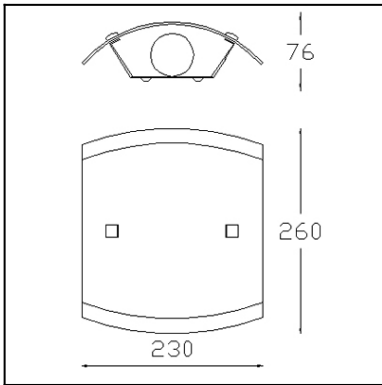

The photograph may not match the reference exactly. Please read the product description to identify the finish.

TECHNICAL CHARACTERISTICS

Type:	Wall fixture
IP Protection degrees:	IP20
Light source 1:	1 x E27 100W Maximum lamp length: 200.00 mm Maximum lamp diameter: 60.00 mm
Voltage / Frequency:	220-240V/50-60Hz
Warranty (Years):	2
Units per box:	4
Net Weight (Kg):	0.785
EAN:	8435111092316