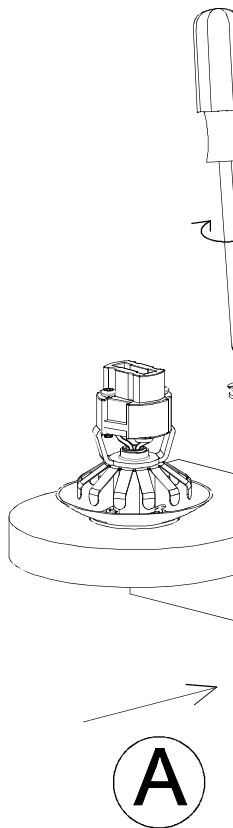

TECHNICAL CHARACTERISTICS

Type:	Wall fixture
IP Protection degrees:	IP44
Light source 1:	1 x G9 40W
Total power consumption (W):	40
Voltage / Frequency:	220-240V/50-60Hz
Warranty (Years):	2
Units per box:	6
Net Weight (Kg):	0.5
EAN:	8435111097465

The photograph may not match the reference exactly. Please read the product description to identify the finish.

MATERIALS / FINISHES

Structure material:	Zamak Steel	Diffuser material:	Tempered glass
Structure finish:	Chrome	Diffuser finish:	Opal white

[Download photometric file .ldt / .ies](#)

[Click on image to download energy label](#)

1

2

3

4

5

6