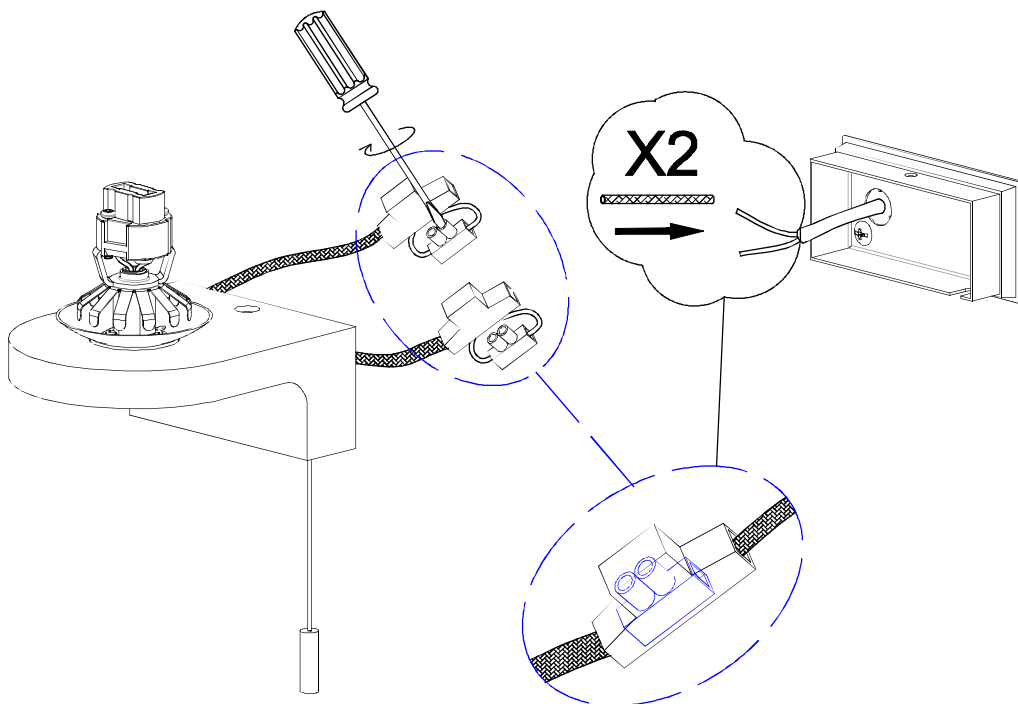

TECHNICAL CHARACTERISTICS

Type:	Wall fixture
IP Protection degrees:	IP44
Light source 1:	1 x G9 40W
Total power consumption (W):	40
Voltage / Frequency:	220-240V/50-60Hz
Warranty (Years):	2
Units per box:	6
Net Weight (Kg):	0.5
EAN:	8435111097465

[Download photometric file .ldt / .ies](#)

[Click on image to download energy label](#)

1

2

3

4

5

6