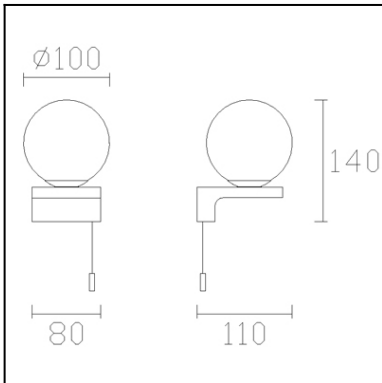

TECHNICAL CHARACTERISTICS

Type:	Wall fixture
IP Protection degrees:	IP44
Light source 1:	1 x G9 40W
Total power consumption (W):	40
Voltage / Frequency:	220-240V/50-60Hz
Warranty (Years):	2
Units per box:	6
Net Weight (Kg):	0.5
EAN:	8435111097465

The photograph may not match the reference exactly. Please read the product description to identify the finish.