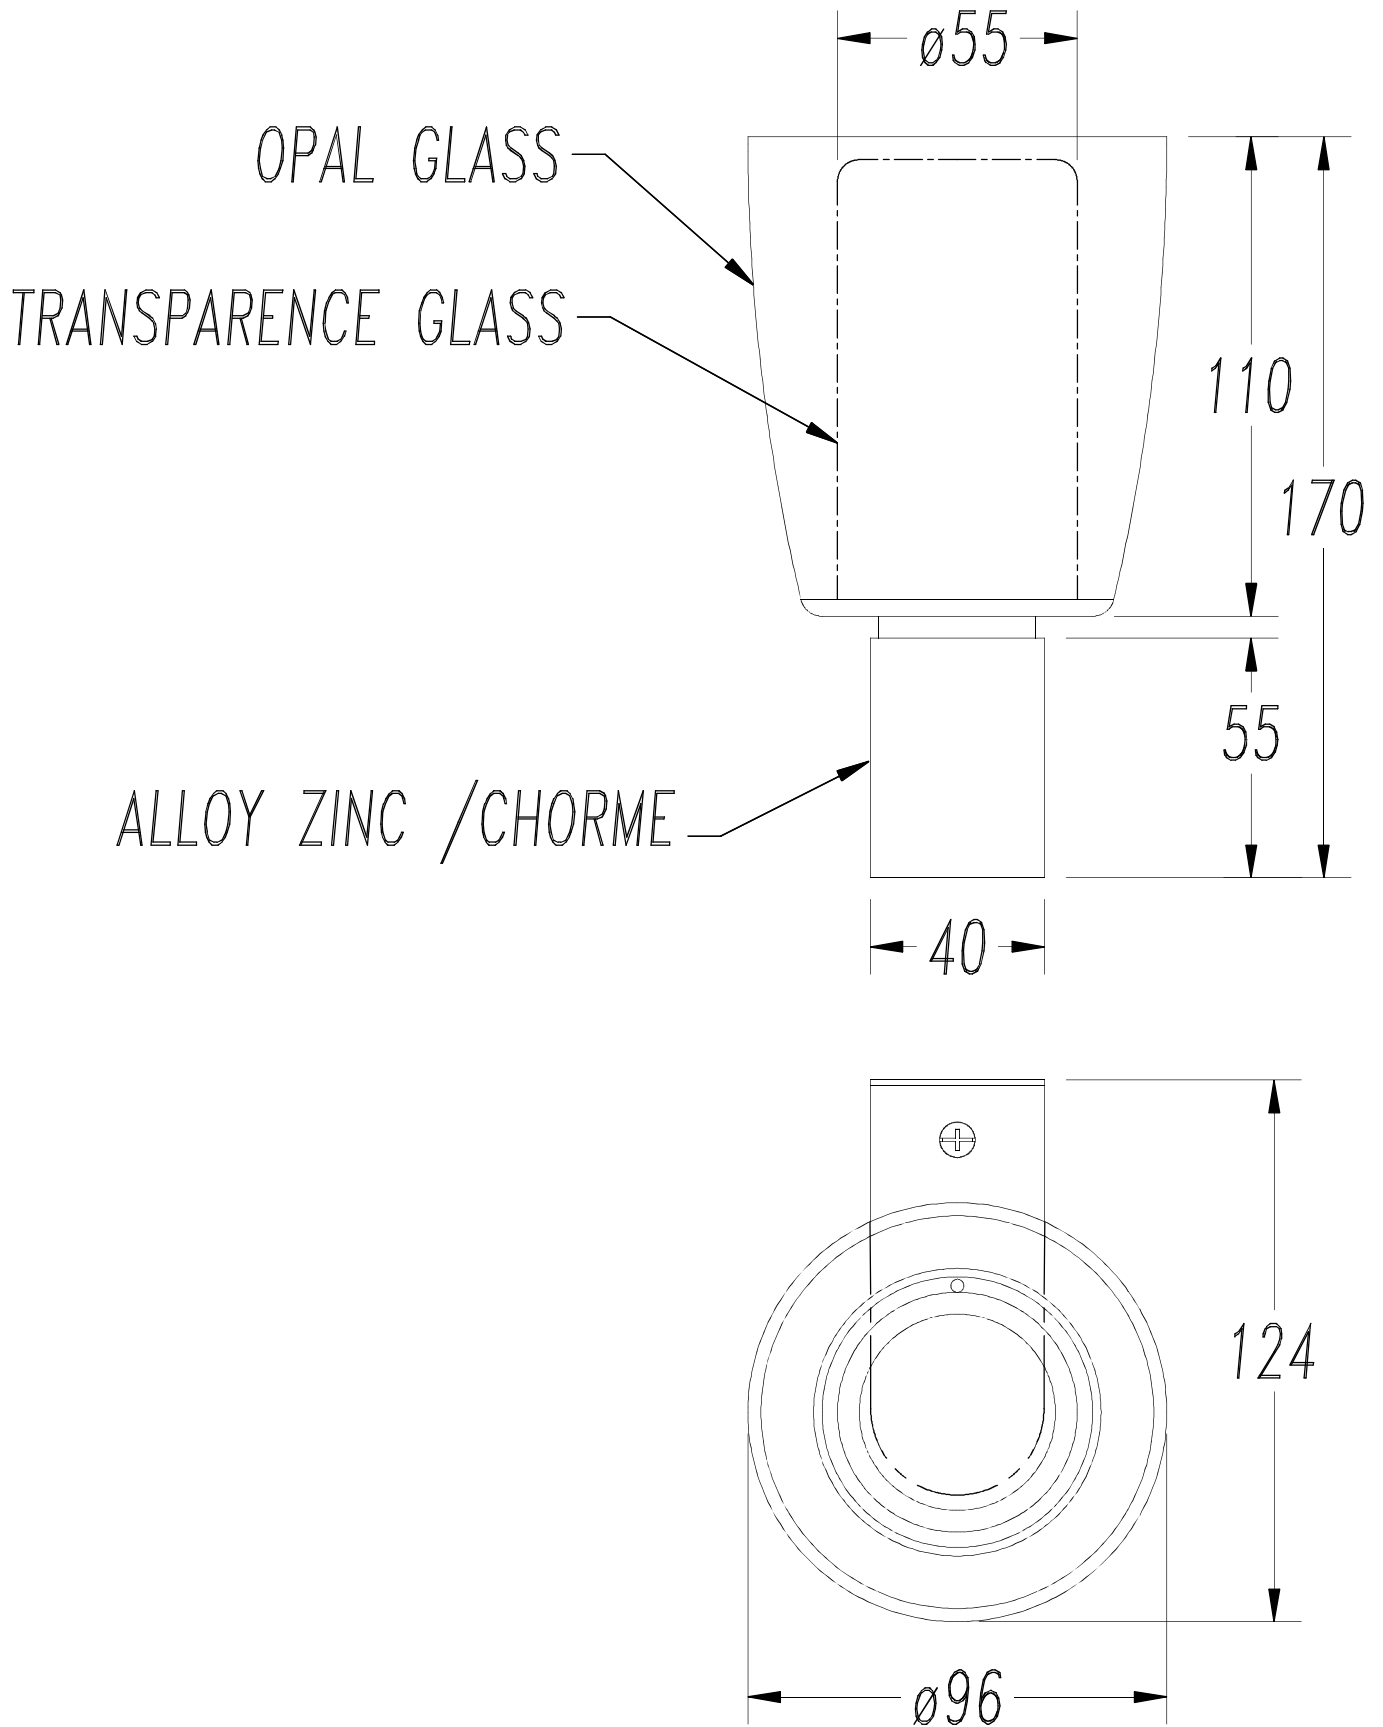

TECHNICAL CHARACTERISTICS

Type:	Wall fixture
IP Protection degrees:	IP44
Light source 1:	1 x E14 40W Maximum lamp length: 50.00 mm Maximum lamp diameter: 110.00 mm
Total power consumption (W):	40
Voltage / Frequency:	220-240V/50-60Hz
Warranty (Years):	2
Units per box:	8
Net Weight (Kg):	0.69
EAN:	8435111098714

The photograph may not match the reference exactly. Please read the product description to identify the finish.

MATERIALS / FINISHES

Structure material:	Zamak Steel	Diffuser material:	Tempered glass
Structure finish:	Chrome	Diffuser finish:	Opal white Transparent

Download photometric file .ldt /.ies

Click on image to download energy label

1

2

3

4

A

5