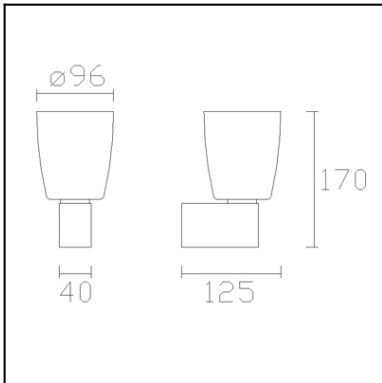

TECHNICAL CHARACTERISTICS

Type:	Wall fixture
IP Protection degrees:	IP44
Light source 1:	1 x E14 40W Maximum lamp length: 50.00 mm Maximum lamp diameter: 110.00 mm
Total power consumption (W):	40
Voltage / Frequency:	220-240V/50-60Hz
Warranty (Years):	2
Units per box:	8
Net Weight (Kg):	0.69
EAN:	8435111098714

The photograph may not match the reference exactly. Please read the product description to identify the finish.

MATERIALS / FINISHES

Structure material:	Zamak Steel	Diffuser material:	Tempered glass
Structure finish:	Chrome	Diffuser finish:	Opal white Transparent

Download photometric file .ldt /.ies

Click on image to download energy label