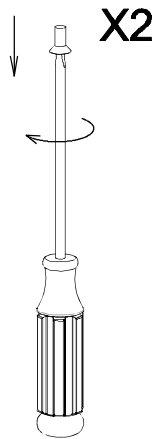

The photograph may not match the reference exactly. Please read the product description to identify the finish.

TECHNICAL CHARACTERISTICS

Type:	Wall fixture
IP Protection degrees:	IP44
Light source 1:	1 x G9 40W
Total power consumption (W):	40
Voltage / Frequency:	220-240V/50-60Hz
Warranty (Years):	2
Units per box:	8
Net Weight (Kg):	0.955
EAN:	8435111097472

MATERIALS / FINISHES

Structure material:	Zamak Steel	Diffuser material:	Tempered glass
Structure finish:	Chrome	Diffuser finish:	Opal white

[Download photometric file .ldt /.ies](#)

[Click on image to download energy label](#)

1

2

3

4

B

5

6