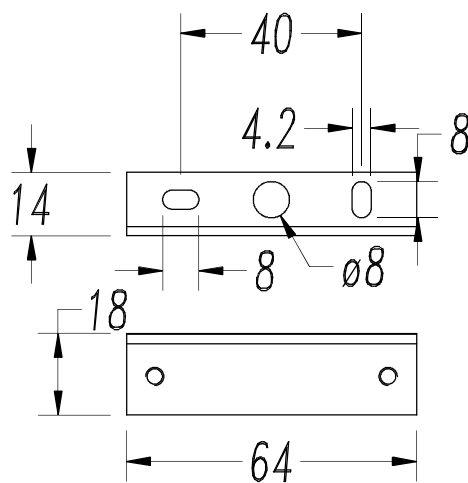

The photograph may not match the reference exactly. Please read the product description to identify the finish.

TECHNICAL CHARACTERISTICS

Type:	Wall fixture
IP Protection degrees:	IP44
Light source 1:	1 x G9 40W
Total power consumption (W):	40
Voltage / Frequency:	220-240V/50-60Hz
Warranty (Years):	2
Units per box:	8
Net Weight (Kg):	0.955
EAN:	8435111097472

1

2

3

4

B

5

6