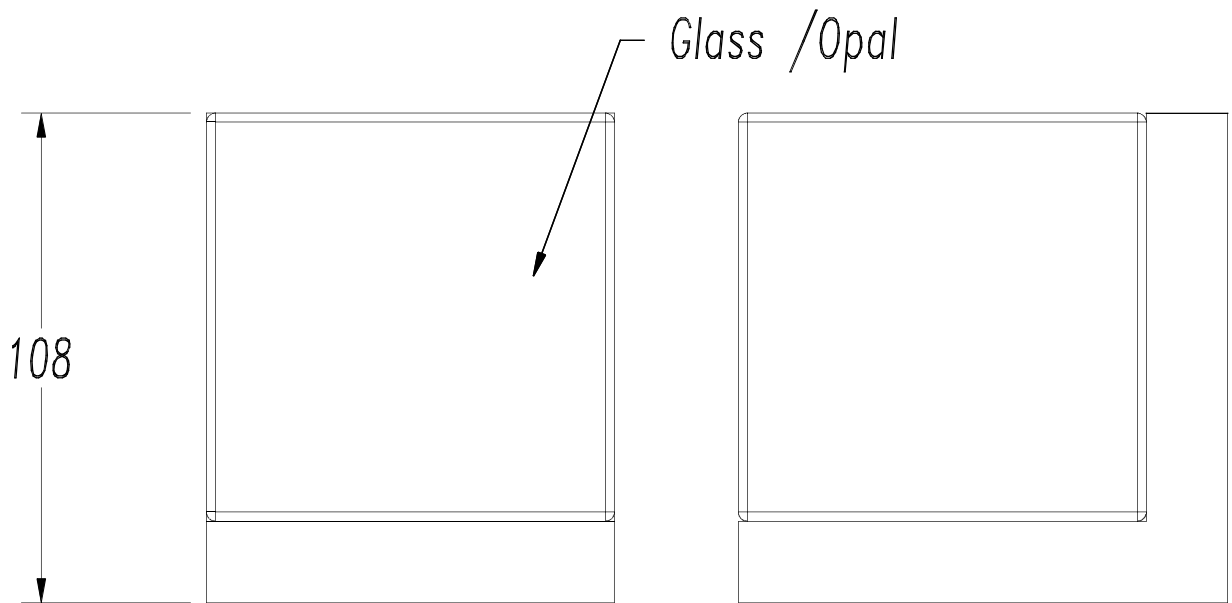

The photograph may not match the reference exactly. Please read the product description to identify the finish.

TECHNICAL CHARACTERISTICS

Type:	Wall fixture
IP Protection degrees:	IP44
Light source 1:	1 x G9 40W
Total power consumption (W):	40
Voltage / Frequency:	220-240V/50-60Hz
Warranty (Years):	2
Units per box:	8
Net Weight (Kg):	0.955
EAN:	8435111097472

MATERIALS / FINISHES

Structure material:	Zamak Steel	Diffuser material:	Tempered glass
Structure finish:	Chrome	Diffuser finish:	Opal white

[Download photometric file .ldt /.ies](#)

[Click on image to download energy label](#)