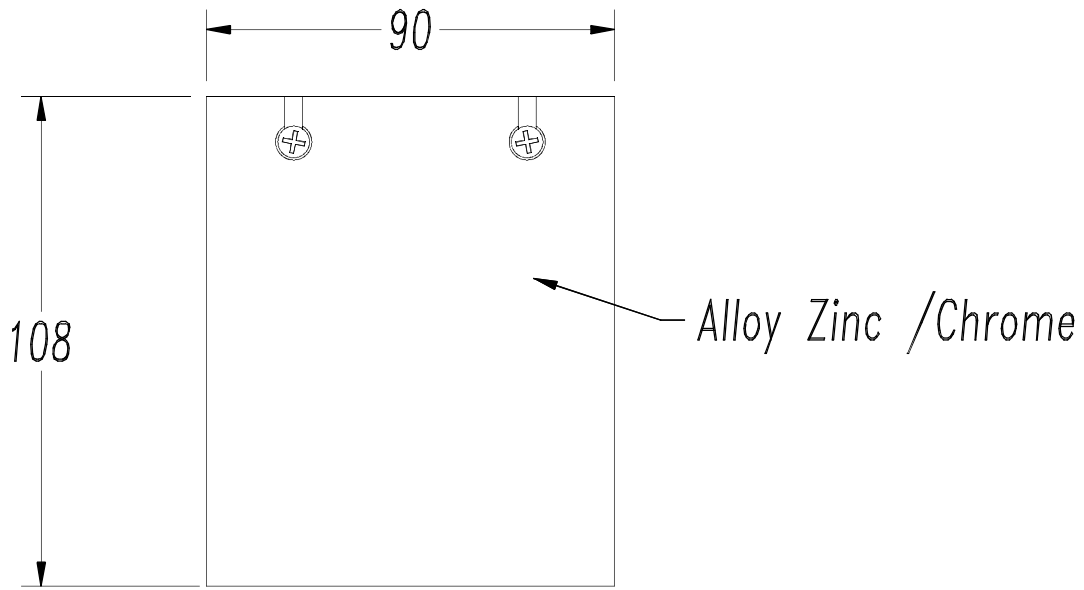

The photograph may not match the reference exactly. Please read the product description to identify the finish.

TECHNICAL CHARACTERISTICS

Type:	Wall fixture
IP Protection degrees:	IP44
Light source 1:	1 x G9 40W
Total power consumption (W):	40
Voltage / Frequency:	220-240V/50-60Hz
Warranty (Years):	2
Units per box:	8
Net Weight (Kg):	0.955
EAN:	8435111097472

MATERIALS / FINISHES

Structure material:	Zamak Steel	Diffuser material:	Tempered glass
Structure finish:	Chrome	Diffuser finish:	Opal white

[Download photometric file .ldt /.ies](#)

[Click on image to download energy label](#)