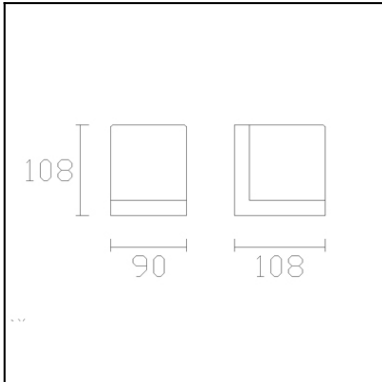

The photograph may not match the reference exactly. Please read the product description to identify the finish.

TECHNICAL CHARACTERISTICS

Type:	Wall fixture
IP Protection degrees:	IP44
Light source 1:	1 x G9 40W
Total power consumption (W):	40
Voltage / Frequency:	220-240V/50-60Hz
Warranty (Years):	2
Units per box:	8
Net Weight (Kg):	0.955
EAN:	8435111097472