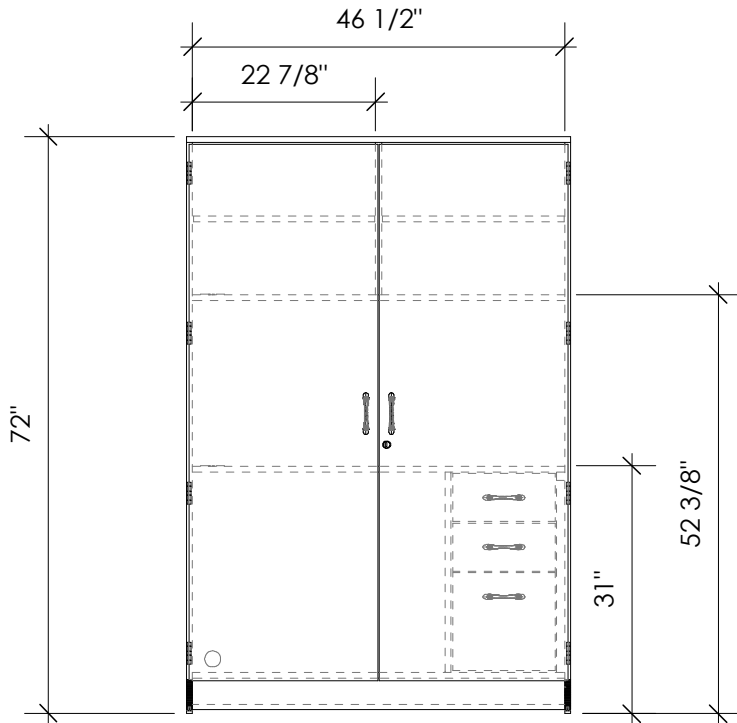

Top View

Isometric View

Front View

End View

800.257.6390  
fleetwoodfurniture.com

Model No:  
77002.827.xxxxx

Design For:

Title:  
Teacher  
Computer Center

Drawn By:  
CD

Scale:  
1:24

Date:

Revised:

Notes:

All dimensions shown are approximate. Final dimensions will be determined by Fleetwood Group Engineering.

PROPRIETARY NOTICE

This drawing, information, and technical data contained therein, are the exclusive property of Fleetwood Group, Inc and shall be returned upon request. This drawing is not to be reproduced in whole or in part or disclosed or distributed to anyone else without express, written consent of Fleetwood Group, Inc.