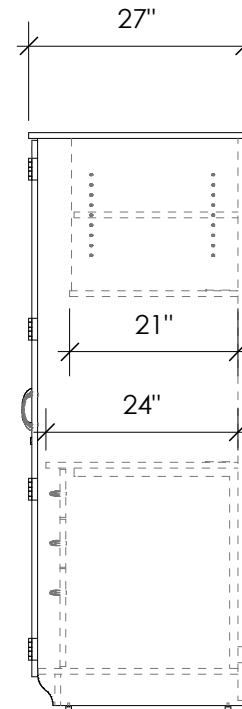

Top View

Isometric View

Front View

End View

800.257.6390  
fleetwoodfurniture.com

Model No:  
77002.827.xxxxx

Design For:

Title:  
Teacher  
Computer Center

Drawn By:  
CD

Scale:  
1:24

Date:

Revised:

Notes:

All dimensions shown are approximate. Final dimensions will be determined by Fleetwood Group Engineering.

PROPRIETARY NOTICE

This drawing, information, and technical data contained therein, are the exclusive property of Fleetwood Group, Inc and shall be returned upon request. This drawing is not to be reproduced in whole or in part or disclosed or distributed to anyone else without express, written consent of Fleetwood Group, Inc.