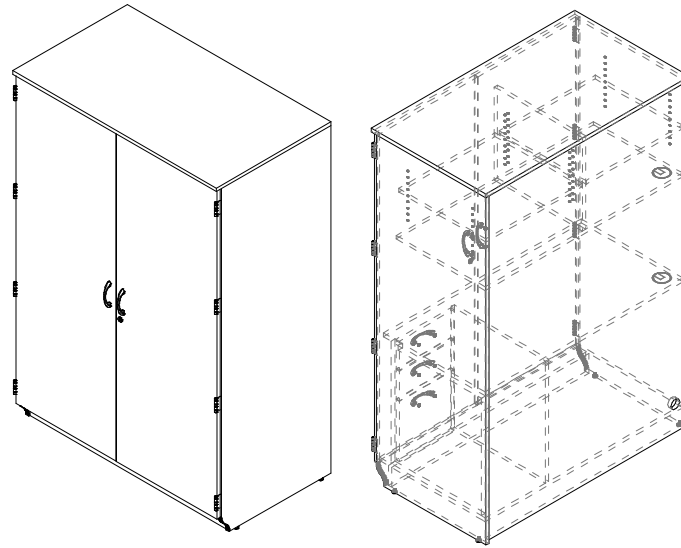

Top View

Isometric View

Front View

End View

800.257.6390  
fleetwoodfurniture.com

Model No:  
77002.827.xxxxx

Design For:

Title:  
Teacher  
Computer Center

Drawn By:  
CD

Scale:  
1:24

Date:

Revised:

Notes:

All dimensions shown are approximate. Final dimensions will be determined by Fleetwood Group Engineering.

PROPRIETARY NOTICE

This drawing, information, and technical data contained therein, are the exclusive property of Fleetwood Group, Inc and shall be returned upon request. This drawing is not to be reproduced in whole or in part or disclosed or distributed to anyone else without express, written consent of Fleetwood Group, Inc.