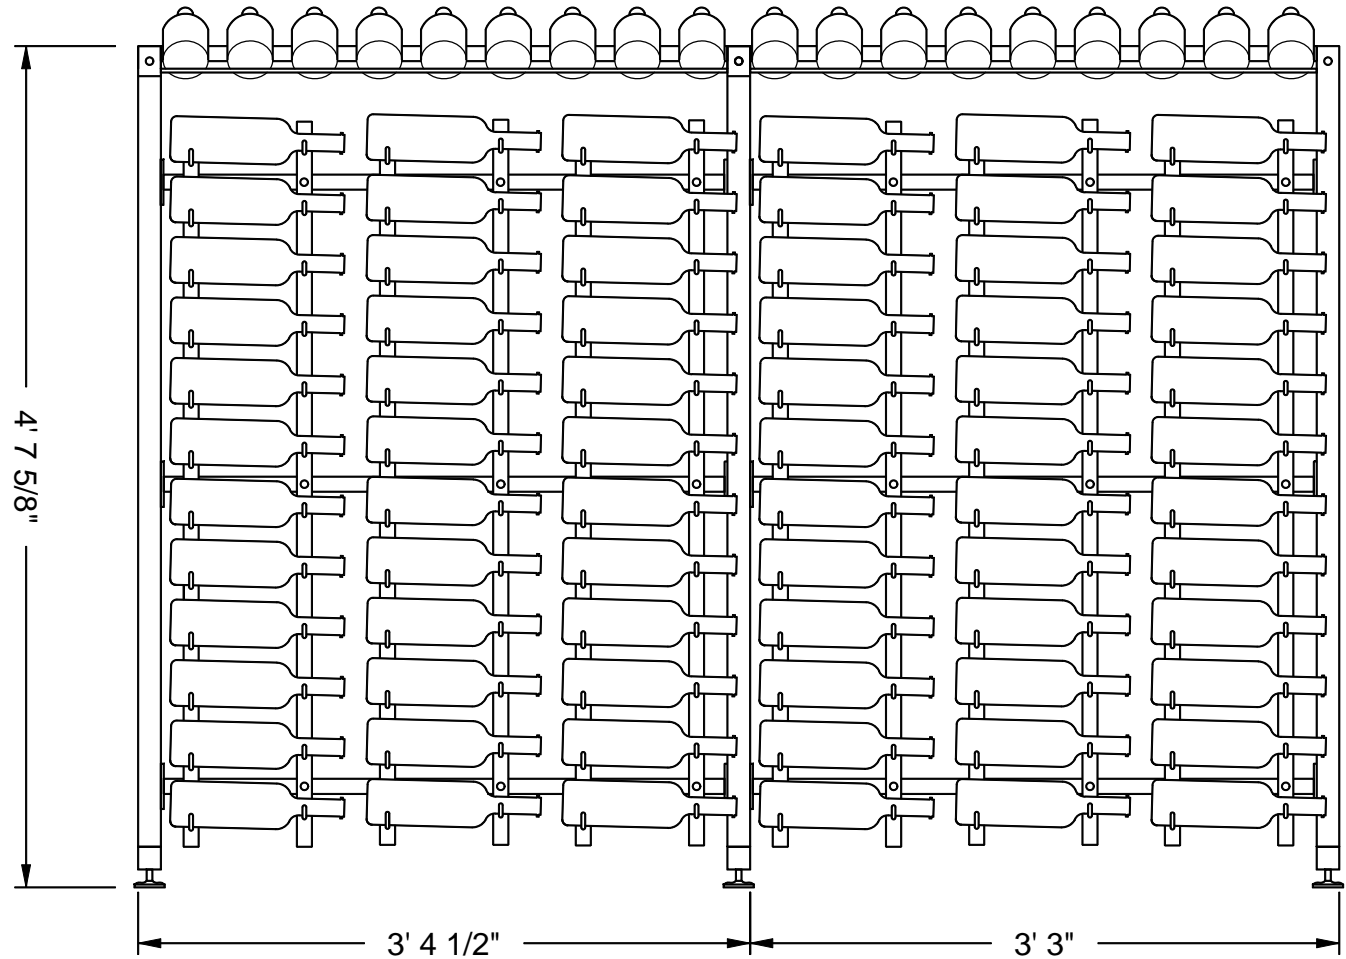

# VintageView 4' Island Display Rack (IDR4)

Side View

Front View

IDR4 Includes:

Base frame with 6 VintageView  
WS43 racks and 1 IDR-PR

IDR4-X Includes:

Base frame extension with 6 VintageView  
WS43 racks and 1 IDR-PR