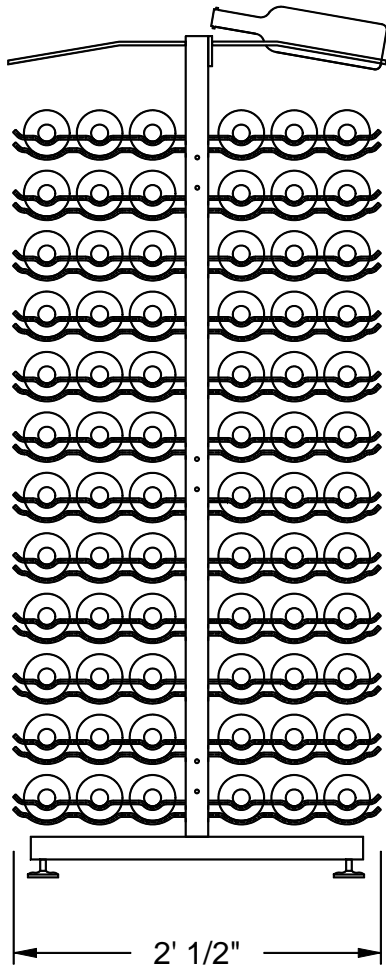

# VintageView 4' Island Display Rack (IDR4)

Side View

Front View

IDR4 Includes:

Base frame with 6 VintageView  
WS43 racks and 1 IDR-PR

IDR4-X Includes:

Base frame extension with 6 VintageView  
WS43 racks and 1 IDR-PR