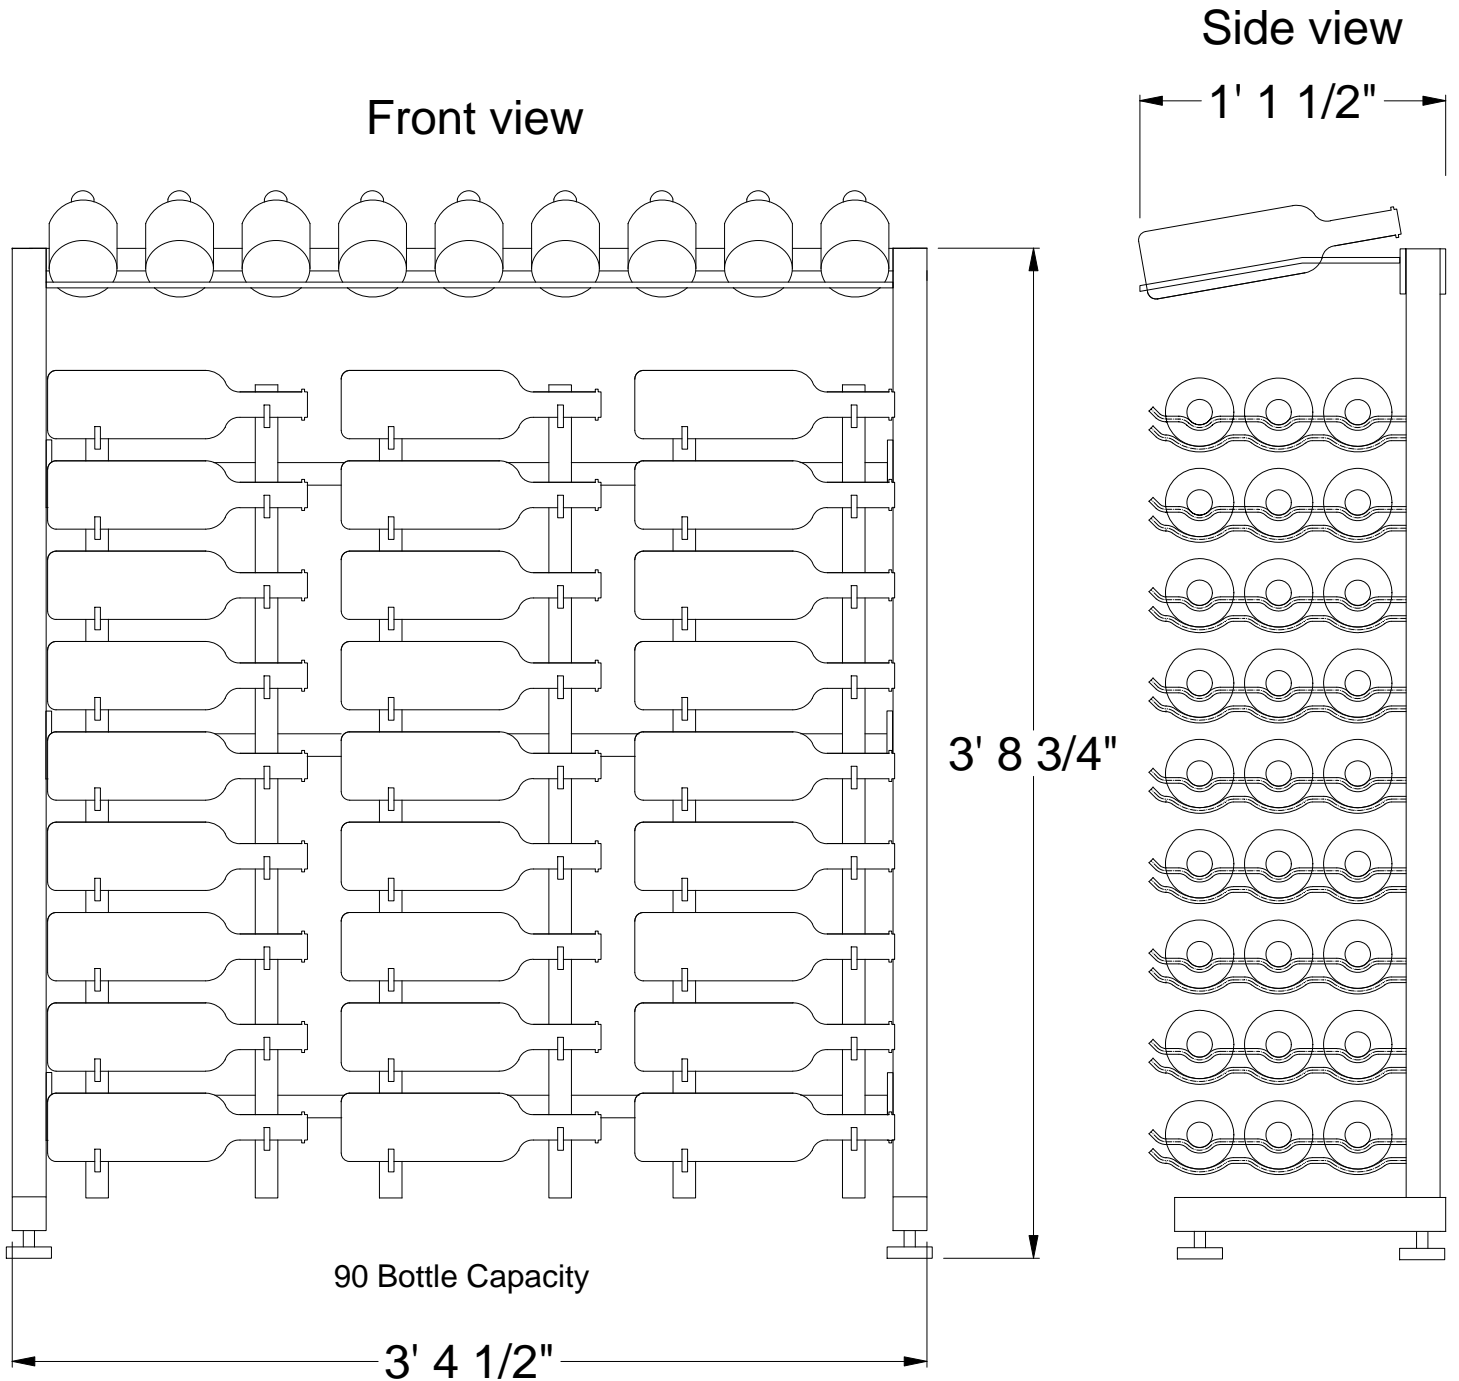

## 3' Half Island Display Rack (IDR3-H)

3' Half IDR Package includes:

Island Display Rack half base frame, 3 WS33 racks, 1 IDR-PR  
and 1 IDR-PRR (presentation rack backer rail)