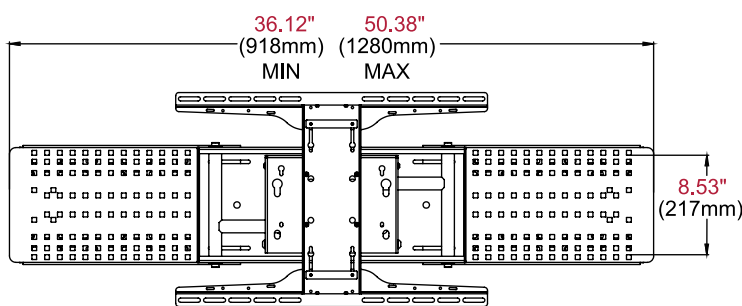

	DIMENSIONS (W x H x D)	PRODUCT WEIGHT	LOAD CAPACITY	FINISH	AVAILABLE COLORS
CM850	36.12"-50.38" x 16.78" x 17.82"-26.27" (918-1280 x 425 x 453-667mm)	62lb (28.1kg)	150lb (68kg)	Scratch resistant fused epoxy	Black

Package Specifications

	PACKAGE SIZE (W x H x D)	PACKAGE SHIP WEIGHT	PACKAGE UPC CODE	PACKAGE CONTENTS	UNITS IN PACKAGE
CM850	Box 1: 46.00" x 12.00" x 4.00" (1168 x 304 x 101mm) Box 2: 32.00" x 12.00" x 4.69" (812 x 304 x 119mm)	Box 1: 39lb (17.7kg) Box 2: 28.0lb (12.7kg)	735029259688	Wall plates (2), display attachment plates (2), support brackets (4), SP850-UNL, assembly and mounting attachment hardware	1

Accessories

ACC324: Corner Mount Shelf
ACC930: Fastener Kit for Speaker Mounts

All dimensions = inch (mm)

TOP VIEW

ADAPTOR PLATE

FRONT VIEW

SIDE VIEW EXTENDED

SIDE VIEW COLLAPSED