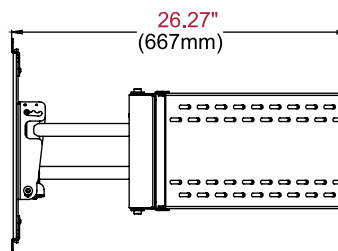

	DIMENSIONS (W x H x D)	PRODUCT WEIGHT	LOAD CAPACITY	FINISH	AVAILABLE COLORS
CM850	36.12"-50.38" x 16.78" x 17.82"-26.27" (918-1280 x 425 x 453-667mm)	62lb (28.1kg)	150lb (68kg)	Scratch resistant fused epoxy	Black

Package Specifications

	PACKAGE SIZE (W x H x D)	PACKAGE SHIP WEIGHT	PACKAGE UPC CODE	PACKAGE CONTENTS	UNITS IN PACKAGE
CM850	Box 1: 46.00" x 12.00" x 4.00" (1168 x 304 x 101mm) Box 2: 32.00" x 12.00" x 4.69" (812 x 304 x 119mm)	Box 1: 39lb (17.7kg) Box 2: 28.0lb (12.7kg)	735029259688	Wall plates (2), display attachment plates (2), support brackets (4), SP850-UNL, assembly and mounting attachment hardware	1

Accessories

ACC324: Corner Mount Shelf
ACC930: Fastener Kit for Speaker Mounts

All dimensions = inch (mm)

TOP VIEW

ADAPTOR PLATE

FRONT VIEW

SIDE VIEW EXTENDED

SIDE VIEW COLLAPSED