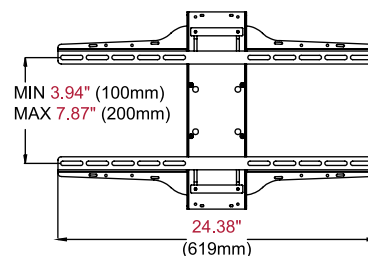

	DIMENSIONS (W x H x D)	PRODUCT WEIGHT	LOAD CAPACITY	FINISH	AVAILABLE COLORS
CM850	36.12"-50.38" x 16.78" x 17.82"-26.27" (918-1280 x 425 x 453-667mm)	62lb (28.1kg)	150lb (68kg)	Scratch resistant fused epoxy	Black

Package Specifications

	PACKAGE SIZE (W x H x D)	PACKAGE SHIP WEIGHT	PACKAGE UPC CODE	PACKAGE CONTENTS	UNITS IN PACKAGE
CM850	Box 1: 46.00" x 12.00" x 4.00" (1168 x 304 x 101mm) Box 2: 32.00" x 12.00" x 4.69" (812 x 304 x 119mm)	Box 1: 39lb (17.7kg) Box 2: 28.0lb (12.7kg)	735029259688	Wall plates (2), display attachment plates (2), support brackets (4), SP850-UNL, assembly and mounting attachment hardware	1

Accessories

ACC324: Corner Mount Shelf
ACC930: Fastener Kit for Speaker Mounts

All dimensions = inch (mm)

TOP VIEW

ADAPTOR PLATE

FRONT VIEW

SIDE VIEW EXTENDED

SIDE VIEW COLLAPSED