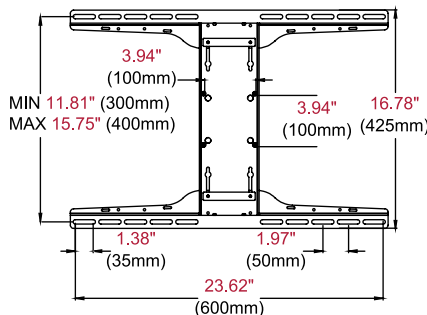

	DIMENSIONS (W x H x D)	PRODUCT WEIGHT	LOAD CAPACITY	FINISH	AVAILABLE COLORS
CM850	36.12"-50.38" x 16.78" x 17.82"-26.27" (918-1280 x 425 x 453-667mm)	62lb (28.1kg)	150lb (68kg)	Scratch resistant fused epoxy	Black

Package Specifications

	PACKAGE SIZE (W x H x D)	PACKAGE SHIP WEIGHT	PACKAGE UPC CODE	PACKAGE CONTENTS	UNITS IN PACKAGE
CM850	Box 1: 46.00" x 12.00" x 4.00" (1168 x 304 x 101mm) Box 2: 32.00" x 12.00" x 4.69" (812 x 304 x 119mm)	Box 1: 39lb (17.7kg) Box 2: 28.0lb (12.7kg)	735029259688	Wall plates (2), display attachment plates (2), support brackets (4), SP850-UNL, assembly and mounting attachment hardware	1

Accessories

ACC324: Corner Mount Shelf
ACC930: Fastener Kit for Speaker Mounts

All dimensions = inch (mm)

TOP VIEW

ADAPTOR PLATE

FRONT VIEW

SIDE VIEW EXTENDED

SIDE VIEW COLLAPSED