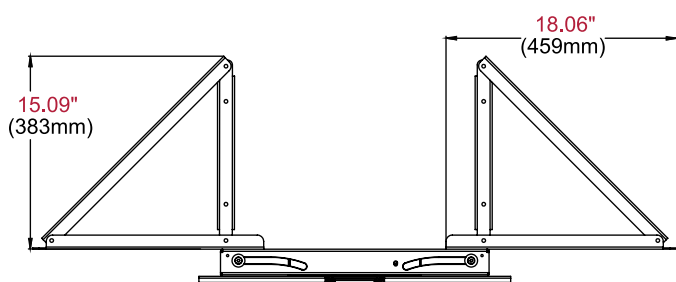

Model Numbers

WARRANTY: Limited 5-year

CM850 Corner Mount for 32" to 60" Displays

Product Specifications

	DIMENSIONS (W x H x D)	PRODUCT WEIGHT	LOAD CAPACITY	FINISH	AVAILABLE COLORS
CM850	36.12"-50.38" x 16.78" x 17.82"-26.27" (918-1280 x 425 x 453-667mm)	62lb (28.1kg)	150lb (68kg)	Scratch resistant fused epoxy	Black

Package Specifications

	PACKAGE SIZE (W x H x D)	PACKAGE SHIP WEIGHT	PACKAGE UPC CODE	PACKAGE CONTENTS	UNITS IN PACKAGE
CM850	Box 1: 46.00" x 12.00" x 4.00" (1168 x 304 x 101mm) Box 2: 32.00" x 12.00" x 4.69" (812 x 304 x 119mm)	Box 1: 39lb (17.7kg) Box 2: 28.0lb (12.7kg)	735029259688	Wall plates (2), display attachment plates (2), support brackets (4), SP850-UNL, assembly and mounting attachment hardware	1

Accessories

ACC324: Corner Mount Shelf
ACC930: Fastener Kit for Speaker Mounts

All dimensions = inch (mm)

TOP VIEW