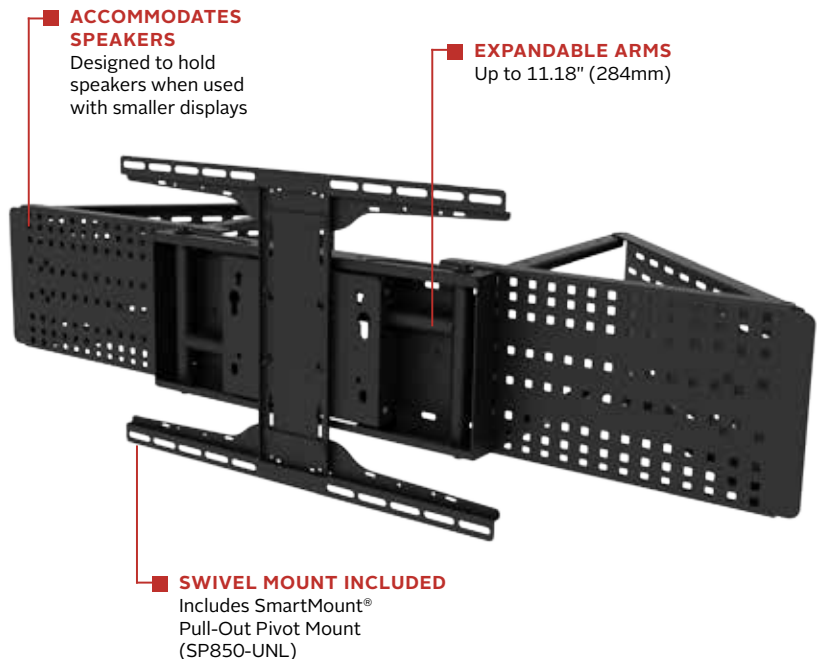

CM850

Display size
32"-60"

Max load
150lb (68kg)

Corner Mount

FOR 32" TO 60" DISPLAYS

The industry's first mount designed for direct corner mounting — only from Peerless-AV®. With its pull-out pivot capability of 11.18" (284mm), the CM850 easily adapts to wider displays with no need for wall mount repositioning. Enjoy perfect viewing from all angles with this flexible corner mount model that pulls-out, swivels, and tilts. Display attachment plate accommodates speakers when used with smaller flat panels. Out of the way, but still in clear view, the direct corner mount is the perfect solution for displays mounted directly to the corner.

The CM850's flexible design allows users to easily find the perfect viewing angle, from any direction, with its ability to pull-out, swivel, and tilt.

Additional Features

- ✓ Allows display to be mounted directly in to the corner
- ✓ Includes SmartMount® Pull-Out Pivot Mount (SP850-UNL)
- ✓ Extendable arms accommodate multiple display sizes without having to adjust wall unit placement
- ✓ Universal models adapt to displays with mounting holes up to 600 x 400 (23.62" W x 15.75" H)
- ✓ The I-shaped adaptor plate's innovative design helps avoid blocking connections on the back of display
- ✓ Extends up to 11.18" (284mm); pull-out pivot with up to 90° rotation; 0°, 5° or 10° lockable tilt
- ✓ Accommodates speakers when used with smaller displays (wall unit may be visible with some smaller displays)
- ✓ Optional shelving available for AV components

Wall units accommodate speakers when used with smaller displays

Patented. Utility Patent No. 7,823,850; 8,517,322.

Model Numbers

WARRANTY: Limited 5-year

CM850 Corner Mount for 32" to 60" Displays

Product Specifications

	DIMENSIONS (W x H x D)	PRODUCT WEIGHT	LOAD CAPACITY	FINISH	AVAILABLE COLORS
CM850	36.12"-50.38" x 16.78" x 17.82"-26.27" (918-1280 x 425 x 453-667mm)	62lb (28.1kg)	150lb (68kg)	Scratch resistant fused epoxy	Black