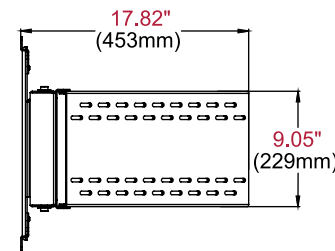

	DIMENSIONS (W x H x D)	PRODUCT WEIGHT	LOAD CAPACITY	FINISH	AVAILABLE COLORS
CM850	36.12"-50.38" x 16.78" x 17.82"-26.27" (918-1280 x 425 x 453-667mm)	62lb (28.1kg)	150lb (68kg)	Scratch resistant fused epoxy	Black

Package Specifications

	PACKAGE SIZE (W x H x D)	PACKAGE SHIP WEIGHT	PACKAGE UPC CODE	PACKAGE CONTENTS	UNITS IN PACKAGE
CM850	Box 1: 46.00" x 12.00" x 4.00" (1168 x 304 x 101mm) Box 2: 32.00" x 12.00" x 4.69" (812 x 304 x 119mm)	Box 1: 39lb (17.7kg) Box 2: 28.0lb (12.7kg)	735029259688	Wall plates (2), display attachment plates (2), support brackets (4), SP850-UNL, assembly and mounting attachment hardware	1

Accessories

ACC324: Corner Mount Shelf
ACC930: Fastener Kit for Speaker Mounts

All dimensions = inch (mm)

TOP VIEW

ADAPTOR PLATE

FRONT VIEW

SIDE VIEW EXTENDED

SIDE VIEW COLLAPSED