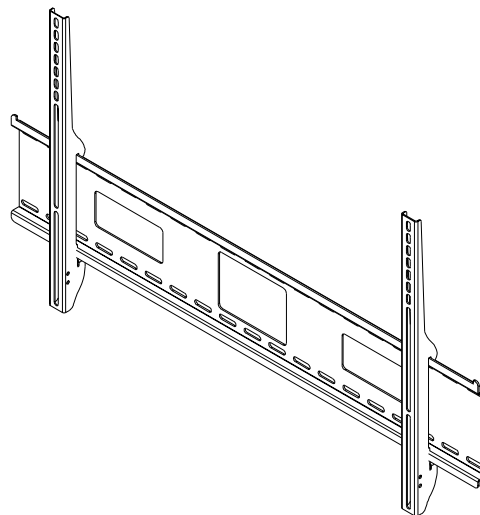

TECHNICAL DATA SHEET - **SmartMount™**

Universal Flat Wall Mount for 42"
to 71" Flat Panel Screens

peerless®

MODELS: SF670, SF670-S, SF670P, SF670P-S

The **Smartmount Universal Flat Wall Mount™** supports virtually any 42" to 71" LCD or plasma screen. The ultra-slim wall plate keeps the screen close to the wall for a very discreet installation that is perfect for living rooms, bedrooms, or home theaters. The mount includes simple to align universal brackets and a unique wall plate that can be mounted to wood studs, concrete, or cinder block. Includes a Sorted-For-You™ baffle pack with all screen hardware and security fasteners.

Features:

- Colors: silver or black
- Universal mount fits virtually any 42" to 71" LCD or plasma screen
- Slim design holds screen close up against the wall (1.73")
- Screen simply hooks onto the wall plate for quick and easy installation
- Optional horizontal adjustment of up to 12" (depending on screen model)
- Includes hardware for installation to wood studs, concrete, and cinder block
- Theft-resistant security screws (SF 670 and SF 670-S only)

Accessories:

- Metal Stud Fastener Kit (ACC 415 & ACC 215)
- Video Conferencing Shelf (ACC 309)
- Accessory Shelves (DS600)
- Middle Rail Accessory (ACC670F)

Dimensions:

Weight:
10.7 lb (4.9 kg)

Shipping weight:
13.1 lb (5.9 kg)

Maximum Load Capacity:
250 lb (113.4 kg)

Shipping Carton dimensions:
L= 46.8 in (1189 mm)
W= 8.6 in (218 mm)
H= 3.9 in (99 mm)

ARCHITECTS SPECIFICATIONS

The Smartmount Universal Flat Wall Mount shall be a Peerless model _____ and shall be located where indicated on the plans. It shall be constructed of heavy gauge steel. The finish shall be scratch resistant black or silver fused epoxy. Assembly and installation shall be done according to instructions provided by the manufacturer.