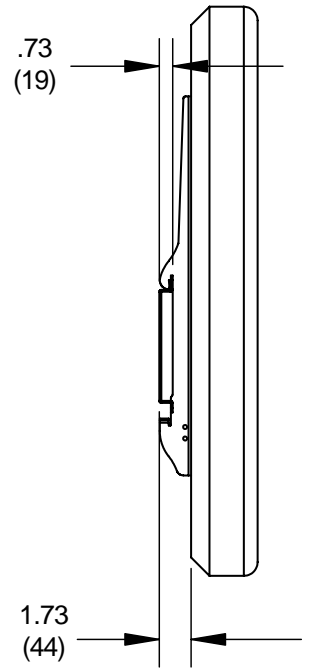

Accessories:

- Metal Stud Fastener Kit (ACC 415 & ACC 215)
- Video Conferencing Shelf (ACC 309)
- Accessory Shelves (DS600)
- Middle Rail Accessory (ACC670F)

Dimensions:

Weight:
10.7 lb (4.9 kg)

Shipping weight:
13.1 lb (5.9 kg)

Maximum Load Capacity:
250 lb (113.4 kg)

Shipping Carton dimensions:
L= 46.8 in (1189 mm)
W= 8.6 in (218 mm)
H= 3.9 in (99 mm)

ARCHITECTS SPECIFICATIONS

The Smartmount Universal Flat Wall Mount shall be a Peerless model _____ and shall be located where indicated on the plans. It shall be constructed of heavy gauge steel. The finish shall be scratch resistant black or silver fused epoxy. Assembly and installation shall be done according to instructions provided by the manufacturer.

TECHNICAL DATA SHEET

MODELS: SF670, SF670-S, SF670P, SF670P-S

ALL DIMENSION = INCH
(MM)

FRONT VIEW

SIDE VIEW

WALL PLATE DETAIL