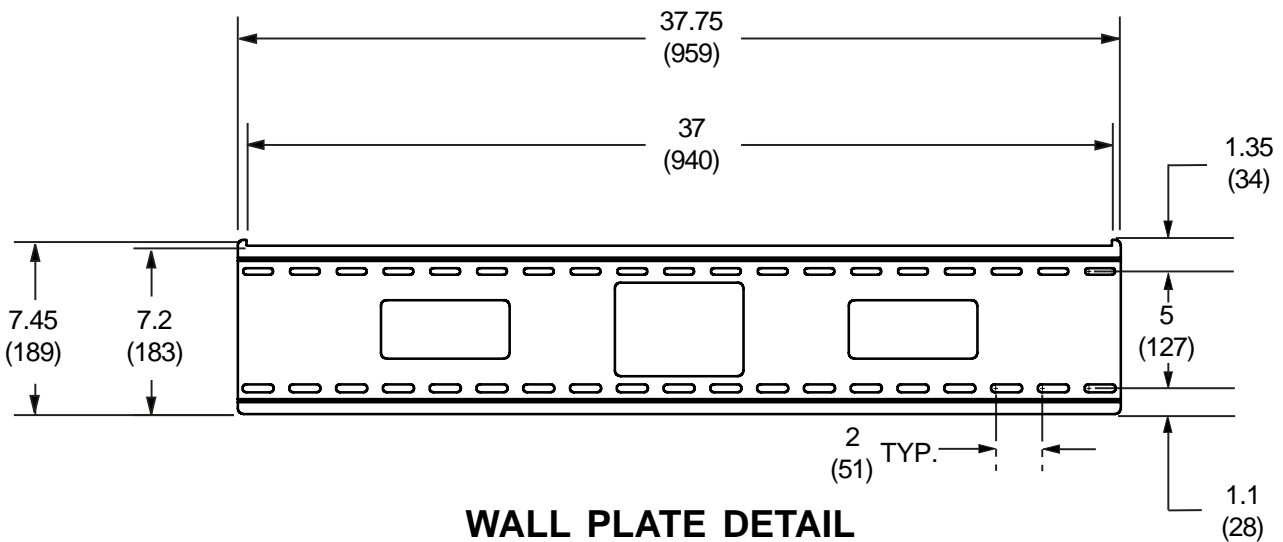

TECHNICAL DATA SHEET

MODELS: SF670, SF670-S, SF670P, SF670P-S

ALL DIMENSION = INCH
(MM)

FRONT VIEW

SIDE VIEW

WALL PLATE DETAIL