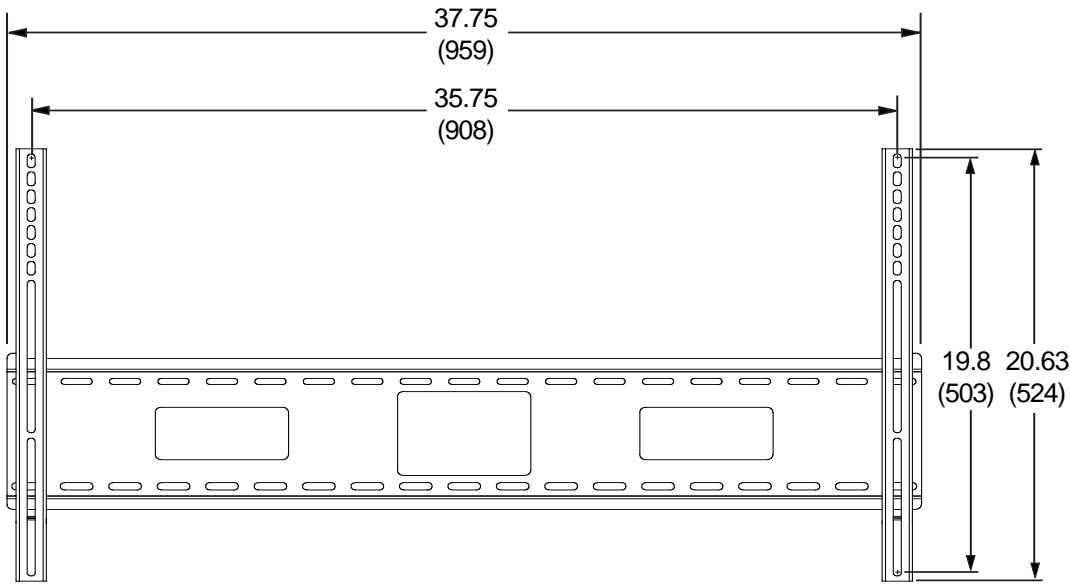

Accessories:

- Metal Stud Fastener Kit (ACC 415 & ACC 215)
- Video Conferencing Shelf (ACC 309)
- Accessory Shelves (DS600)
- Middle Rail Accessory (ACC670F)

Dimensions:

Weight:
10.7 lb (4.9 kg)

Shipping weight:
13.1 lb (5.9 kg)

Maximum Load Capacity:
250 lb (113.4 kg)

Shipping Carton dimensions:
L= 46.8 in (1189 mm)
W= 8.6 in (218 mm)
H= 3.9 in (99 mm)

ARCHITECTS SPECIFICATIONS

The Smartmount Universal Flat Wall Mount shall be a Peerless model _____ and shall be located where indicated on the plans. It shall be constructed of heavy gauge steel. The finish shall be scratch resistant black or silver fused epoxy. Assembly and installation shall be done according to instructions provided by the manufacturer.

TECHNICAL DATA SHEET

MODELS: SF670, SF670-S, SF670P, SF670P-S

ALL DIMENSION = INCH
(MM)

FRONT VIEW

SIDE VIEW

WALL PLATE DETAIL