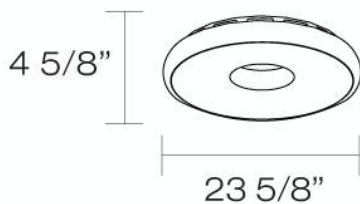

Project Information

Job Name: _____ Date: _____ Type: _____
Comments: _____