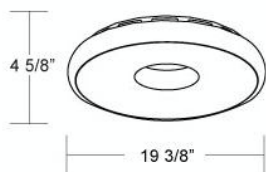

✉ 33 West Beaver Creek Road Richmond Hill
Ontario Canada L4B 1L8
☎ 800.660.5391
📠 800.660.5390
✉ info@eurofase.com
🌐 www.eurofase.com

CIAMBELLA , 1-LIGHT FLUSHMOUNT MEDIUM

Product Specifications

Collection: Illuminations
Model No.: 19581
Height: 4.63"
Diameter: 19.38"
Est. Shipping Weight: 8.679 lbs
No. of Bulbs: 1 Inc.
Bulb Wattage: 55 watts
Bulb Type: T5 =
Bulb Base: 2GX13
Bulb Voltage: 120 volts

Options Available

ITEM CODE	FINISH	SHADE
19581-019	white	white

Colour / Shades Available

FINISH	SHADE
white	<input type="radio"/> white

A graceful acrylic shade is curvaceously designed with functionality and fashion in mind. The sheen of the pure white tone and the central focus create an adaptable yet stylish look.