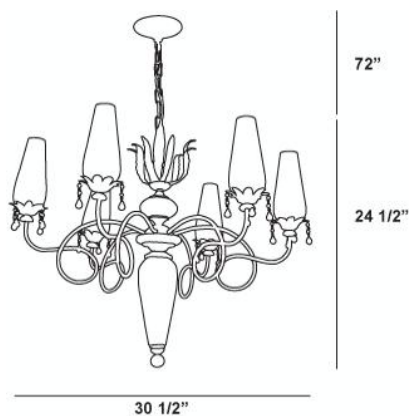

Project Information

Job Name: _____ Date: _____ Type: _____
Comments: _____