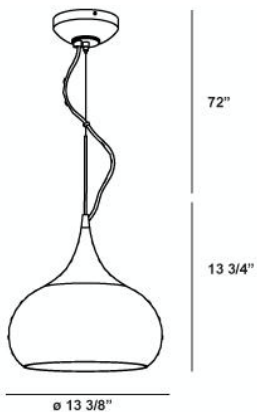

A midcentury statement with a fluted polished chrome holder topping a oval white glass globe.

KAKIE , 1-LIGHT PENDANT

Product Specifications

Collection:	Illuminations
Model No.:	14669
Height:	13.75"
Chain / Cord Length:	72"
Diameter:	13.375"
Est. Shipping Weight:	7.92 lbs
No. of Bulbs:	1
Bulb Wattage:	60 watts
Bulb Type:	A19 
Bulb Base:	E26
Bulb Voltage:	120 volts