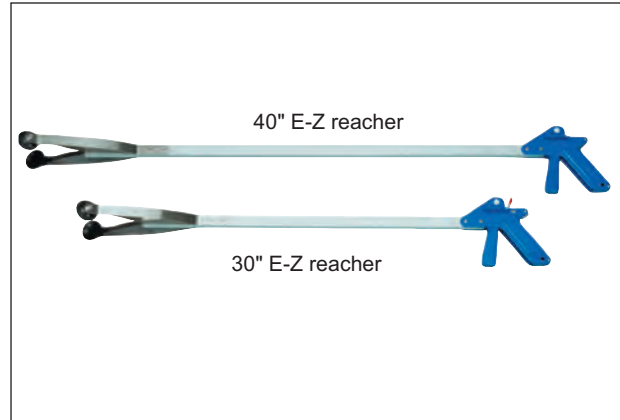

reachers

Matey® reachers

- provide a tight grip
- can pick up small flat items such as dimes or bulky items such as newspapers, clothing or cans
- magnet on the tip helps pick up small steel parts
- short post at the end can be used as a dressing aid
- handle is ergonomically designed to fit the hand
- maximum grip opening is 2½"
- handle has a hole for hanging
- made of aluminum and plastic

A • standard length reaching aid

standard model, 26-½" long, weighs 6 oz.

50-1120 standard length reaching aid

b • extended length reaching aid

use when extra reach is needed, 32-½" long, weighs 8 oz.

50-1121 extended length reaching aid

C • pocket-fold reaching aid

folds to 12-½" long. Can be carried in a pocket or bag
Extended length 22" long, weighs 6 oz.

50-1122 Pocket-Fold reaching aid

E-Z reachers

- pick up a variety of objects ranging in size and weight
- full hand trigger allows for more strength to be used than a conventional finger trigger

50-1140 standard reacher, 24"

50-1141 long reacher, 30"

50-1142 x-long reacher, 35"

Raptor® reachers

- a low cost, durable, lightweight, reacher
- The jaw opens a full 2½" and provides a tight grip on even the smallest items
- A hook-like extension on the front can be used as a dressing aid
- 24" long. Weighs only 6 oz.