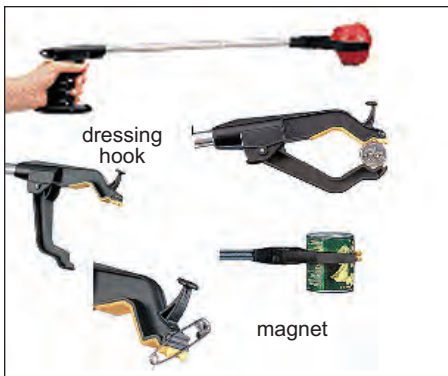

reachers

Matey® reachers

- provide a tight grip
- can pick up small flat items such as dimes or bulky items such as newspapers, clothing or cans
- magnet on the tip helps pick up small steel parts
- short post at the end can be used as a dressing aid
- handle is ergonomically designed to fit the hand
- maximum grip opening is 2½"
- handle has a hole for hanging
- made of aluminum and plastic

50-1130 40" E-Z reacher

50-1131 30" E-Z reacher

50-1134 20" E-Z reacher

50-1132 30" E-Z reacher, locking

50-1133 30" E-Z reacher, folding

50-1139 replacement suction cup, each
(includes suction cup and acorn nut)

handi-reachers

- lightweight reacher has an ergonomic trigger that is operated with whole hand
- constructed with wired-driven jaws
- frame resists twisting and bending
- includes magnet for picking up metal objects and a hook to aid with dressing

50-1140 standard reacher, 24"

50-1141 long reacher, 30"

50-1142 x-long reacher, 35"

Raptor® reachers

- a low cost, durable, lightweight, reacher
- The jaw opens a full 2½" and provides a tight grip on even the smallest items
- A hook-like extension on the front can be used as a dressing aid
- 24" long. Weighs only 6 oz.