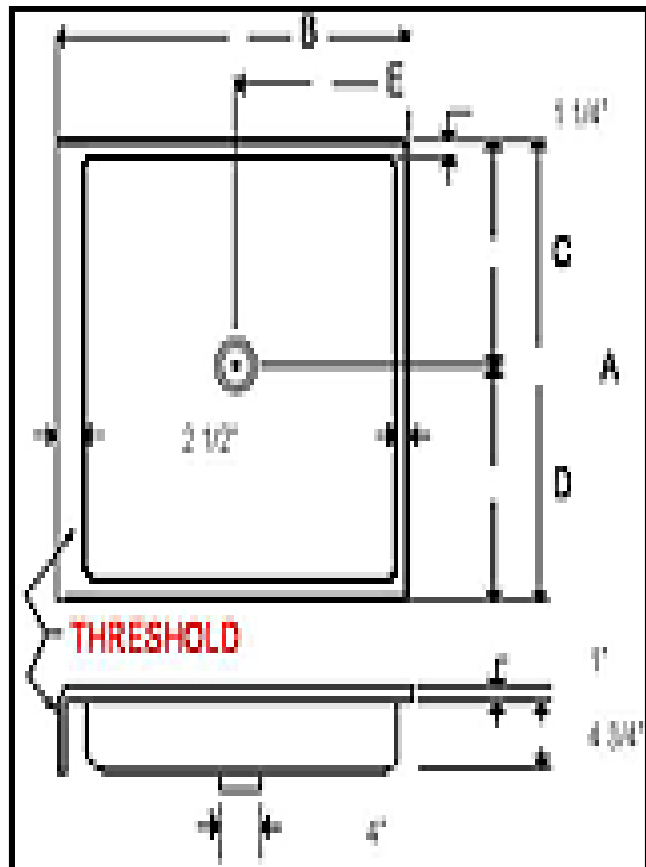

Colors Available

White Bone Biscuit Mexican Sand Black

www.bathubs.com

419 Welch Drive, Farmersville, TX 75442
800-666-7961 . 972-784-7759 . 972-782-7420 fax