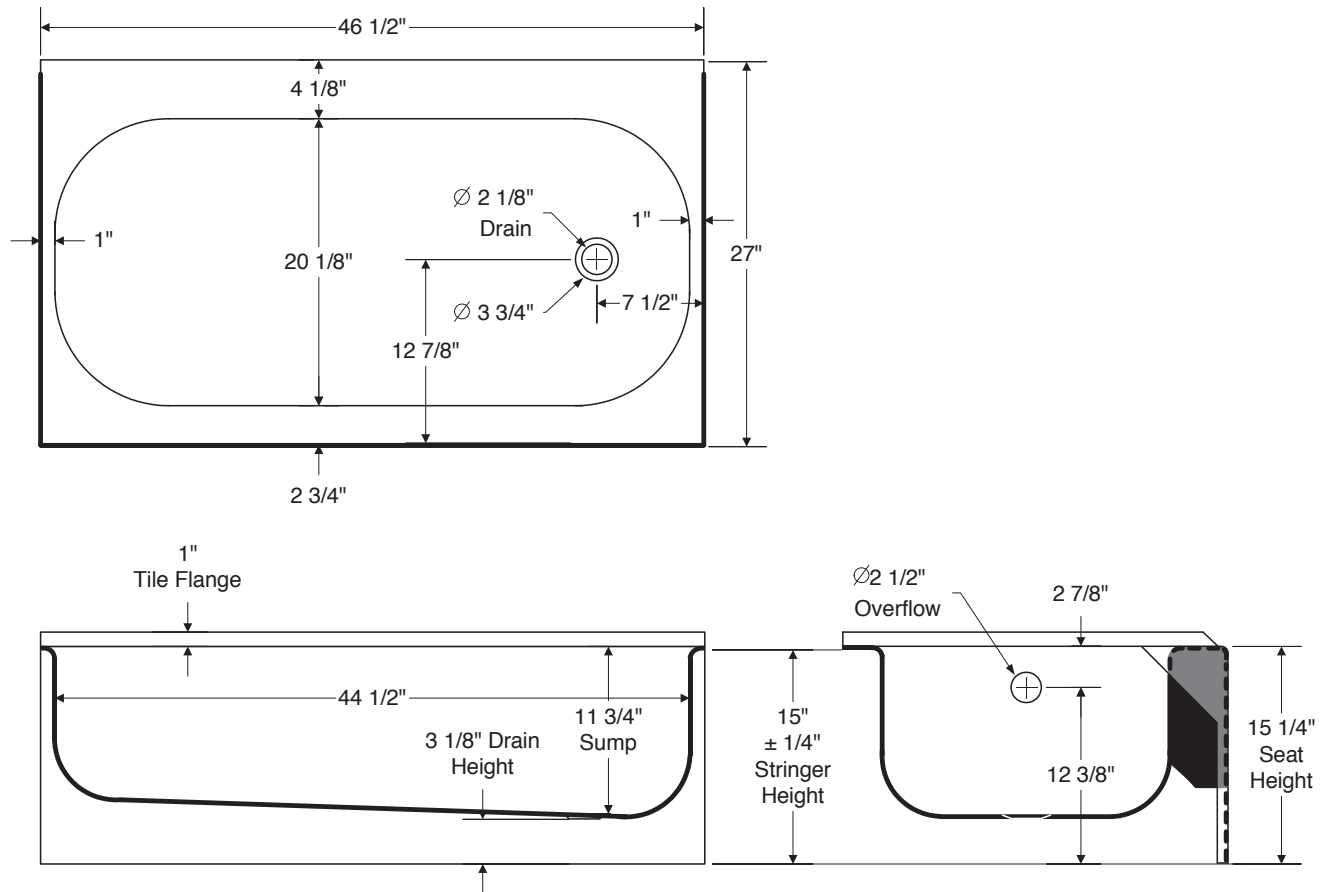

HONOLULU^{4'} BATHTUB

PORCELAIN ON STEEL
Standard Outlet

Description:

A compact 46 1/2" x 27" size for space saving convenience in a one-piece design. Great choice for bath and shower when space is at a premium. Easy to transport and install. Available in left or

right hand with a slip resistant bottom.

ASME A112.19.1-2008/CSA B45.2-2008

Made in the USA .

Ordering Information:

Standard Outlet

46 1/2" x 27" x 15 1/4"

011-2472 RH Drain, plain bottom (Canada only)

011-2473 LH Drain, plain bottom (Canada only)

website: www.bootz.com

SPECIFICATIONS:

Dimensions:

Length: 46 1/2"
Width: 27"
Height: 15 1/4"
Sump Depth: 11 3/4"
Tile Flange: 1"

Complies with:

All fixtures are compatible or comply with ANSI, ASME, CSA, WW-P-541, HUD-FHA-VA, LEED, and the "Buy America Act" where applicable when installed accordingly.

Standard Features:

Made in the USA

4' Honolulu Bathtub: 011-2472, 2473, 2378, 2379

All dimensions +/- 1/8" unless otherwise noted.

Dimensions shown are for reference. Actual dimensions may vary slightly and should be checked prior to installation.