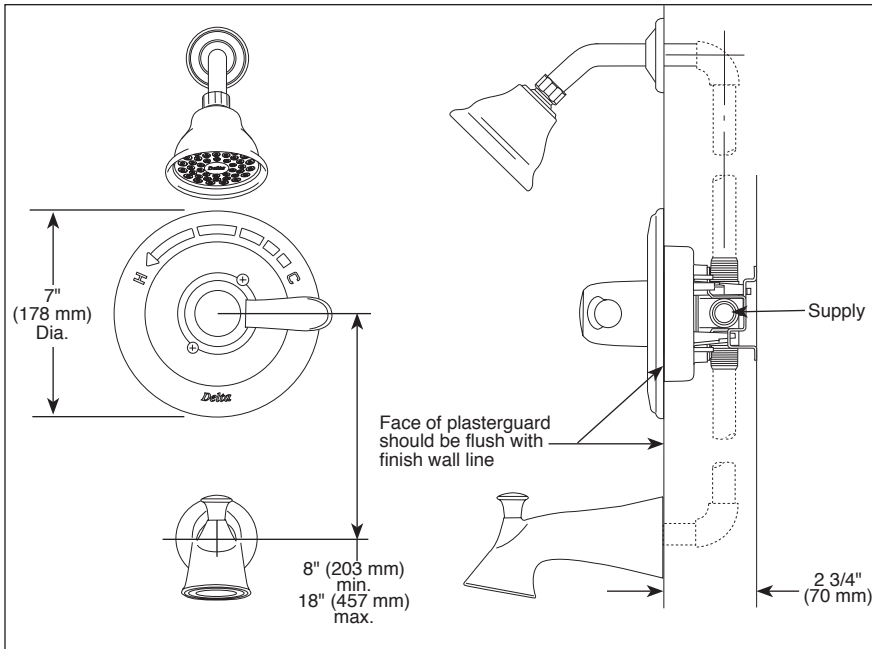

▲ Designate Proper Finish Suffix