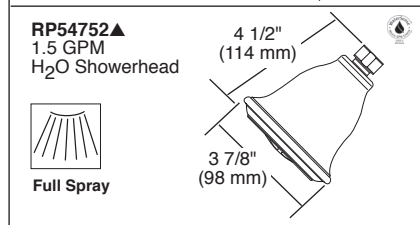

# TUB AND SHOWER FAUCET TRIM

- Lahara® Bath Collection
- Valve Only (T14038)
- Shower Only (T14238 & T14238-H2O)
- Tub/Shower (T14438 & T14438-H2O)

## STANDARD SPECIFICATIONS:

- Monitor® 14 Series pressure balanced single handle mixing valve trim.
- Maintains a balanced pressure of hot and cold water even when a valve is turned on or off elsewhere in the system.
- For use with MultiChoice® Universal rough valve body. (R10000 Series)
- Back-to-back installation capability.
- Solid brass forged body.
- Temperature only controlled with handle.
- Field adjustable to limit handle rotation into hot water zone.
- 120° maximum handle rotation.
- All parts replaceable from the front of the valve.
- H<sub>2</sub>O Kinetic Technology® 1.5 gpm max @ 80 PSI.
- "-LHD" models have pad printed red/blue temperature indication less showerhead.