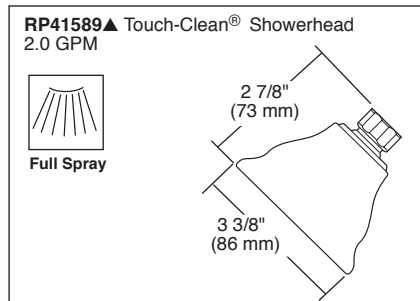

# TUB AND SHOWER FAUCET TRIM

- Lahara® Bath Collection
- Valve Only (T14038)
- Shower Only (T14238 & T14238-H2O)
- Tub/Shower (T14438 & T14438-H2O)

## STANDARD SPECIFICATIONS:

- Monitor® 14 Series pressure balanced single handle mixing valve trim.
- Maintains a balanced pressure of hot and cold water even when a valve is turned on or off elsewhere in the system.
- For use with MultiChoice® Universal rough valve body. (R10000 Series)
- Back-to-back installation capability.
- Solid brass forged body.
- Temperature only controlled with handle.
- Field adjustable to limit handle rotation into hot water zone.
- 120° maximum handle rotation.
- All parts replaceable from the front of the valve.
- H<sub>2</sub>O Kinetic Technology® 1.5 gpm max @ 80 PSI.
- "-LHD" models have pad printed red/blue temperature indication less showerhead.