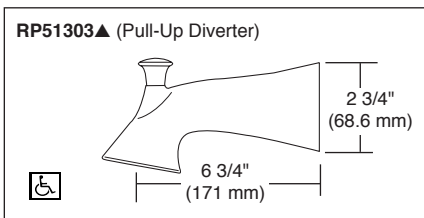

▲ Designate Proper Finish Suffix