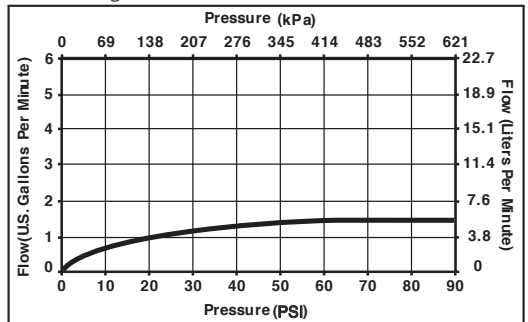

COMPLIES WITH:

- ASME A112.18.1 M / CSA B125.1

Indicates compliance to ICC/ANSI A117.1

- EPA WaterSense®

Verified compliant with 0.25% weighted average Pb content regulations.