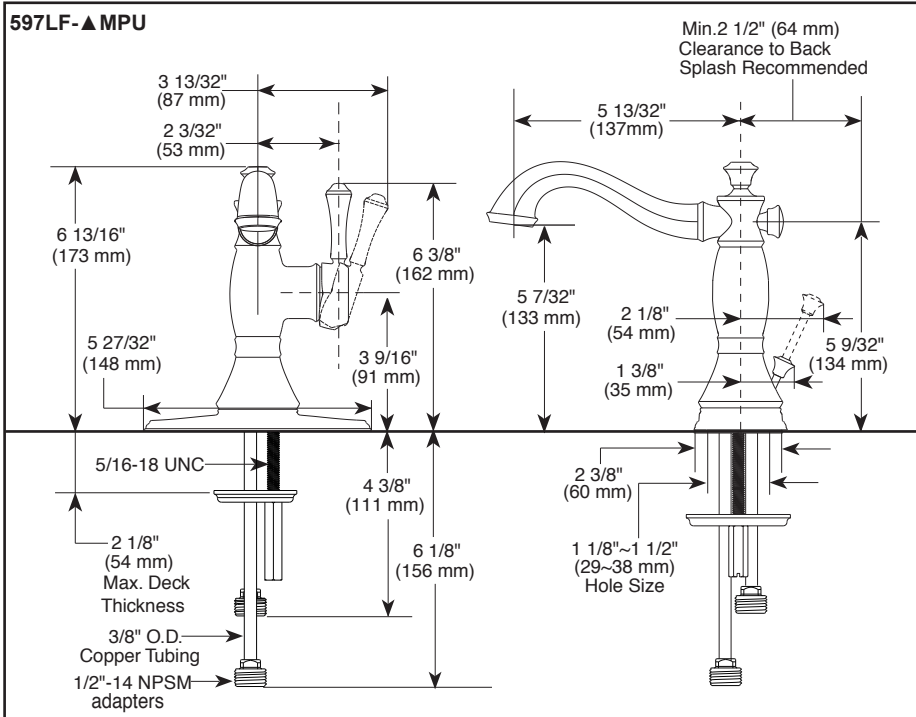

# LAVATORY FAUCETS

- Cassidy™ Series
- Single Handle Deck Mount
- Single or 3 Hole Sink Applications
- Single Hole Riser Models

## STANDARD SPECIFICATIONS

- Single handle lavatory sink faucets for exposed mounting on single or 3 hole sinks.
- Solid brass fabricated body.
- 6 13/16" (173 mm) high, 5 13/32" (137 mm) long, spout with model 597LF.
- 11 9/16" (294 mm) high, 5 13/32" (137 mm) long, spout with model 797LF.
- Lever handle. Control mechanism is replaceable cartridge with ceramic plates.
- Centermount or 4" (102 mm) centers with optional 5 27/32" (148 mm) escutcheon.
- 1/2" NPSM threaded male inlet shanks.
- Keyed trim ring and 5 27/32" (148 mm) escutcheon to help alignment and aid installation.
- Models have metal drain with pop-up type fitting with plated flange and stopper (597LF only).
- Mounting wrench to assist in tightening mounting nut securely.
- Thin deck mounting aid to help secure product if used on thin sinks.
- Maximum flow rate 1.5 gpm @ 60 PSI.