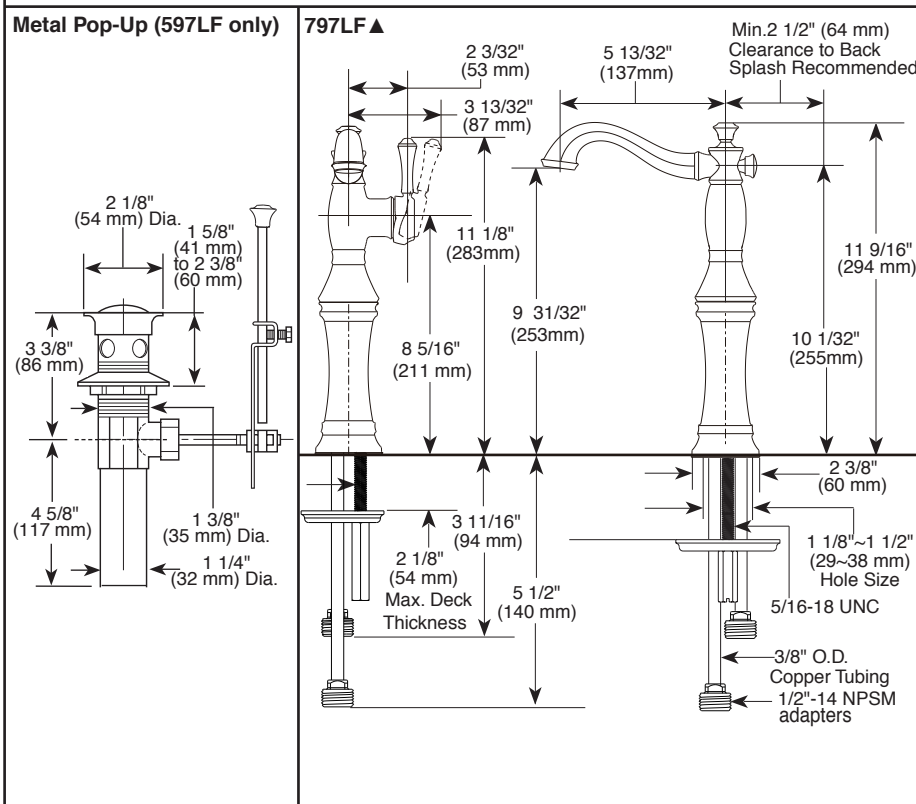

# LAVATORY FAUCETS

- Cassidy™ Series
- Single Handle Deck Mount
- Single or 3 Hole Sink Applications
- Single Hole Riser Models

## STANDARD SPECIFICATIONS

- Single handle lavatory sink faucets for exposed mounting on single or 3 hole sinks.
- Solid brass fabricated body.
- 6 13/16" (173 mm) high, 5 13/32" (137 mm) long, spout with model 597LF.
- 11 9/16" (294 mm) high, 5 13/32" (137 mm) long, spout with model 797LF.
- Lever handle. Control mechanism is replaceable cartridge with ceramic plates.
- Centermount or 4" (102 mm) centers with optional 5 27/32" (148 mm) escutcheon.
- 1/2" NPSM threaded male inlet shanks.
- Keyed trim ring and 5 27/32" (148 mm) escutcheon to help alignment and aid installation.
- Models have metal drain with pop-up type fitting with plated flange and stopper (597LF only).
- Mounting wrench to assist in tightening mounting nut securely.
- Thin deck mounting aid to help secure product if used on thin sinks.
- Maximum flow rate 1.5 gpm @ 60 PSI.