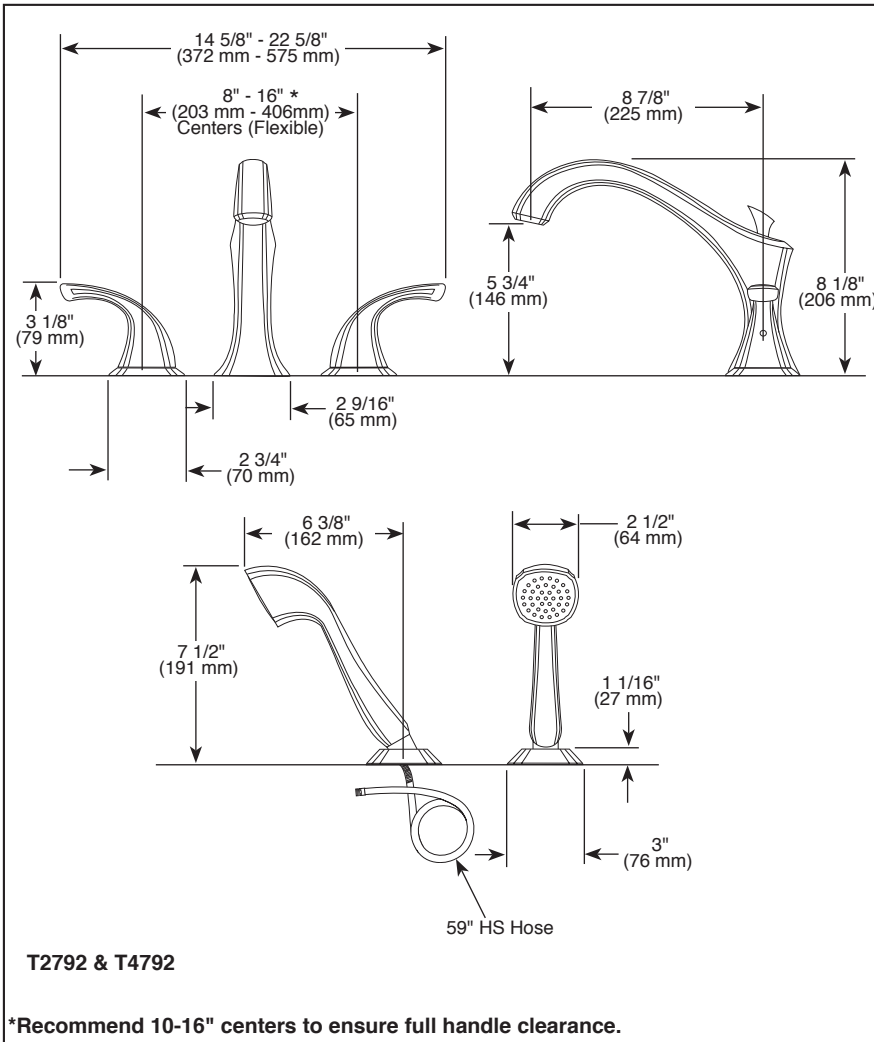

T2792 ▲

T4792 ▲

Submitted Model No.: \_\_\_\_\_

Specific Features: \_\_\_\_\_

T2792 & T4792

\*Recommend 10-16" centers to ensure full handle clearance.

▲ Designate Proper Finish Suffix

## ROMAN TUB/WHIRLPOOL FAUCET TRIM

- Addison™ Collection
- Three Hole Installation (T2792 Series)
- Four Hole Installation (T4792 Series)

### STANDARD SPECIFICATIONS:

- Handshower flow rate 2.0 gpm @ 60 PSI
- Trim only for two handle Roman Tub faucet for concealed mounting
- Temperature and volume controlled with handles
- Rough-In kit must also be ordered to complete installation
  - R4707 for four hole
  - R2700 or R2707 for three hole
  - RP23601 for three hole 10" fixed installation
 There are separate specification sheets on each rough-in kit if more details are required
- Handshower includes double check valves for backflow prevention (T4792)