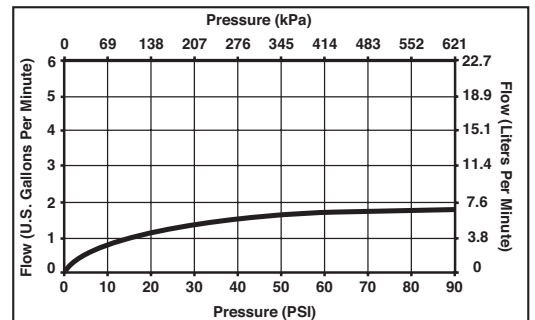

COMPLIES WITH:

- ASME A112.18.1 / CSA B125.1
- ASME A112.18.6
- ☑ Indicates compliance to ICC/ANSI A17.1
- Verified compliant with .25% weighted average Pb content regulations.