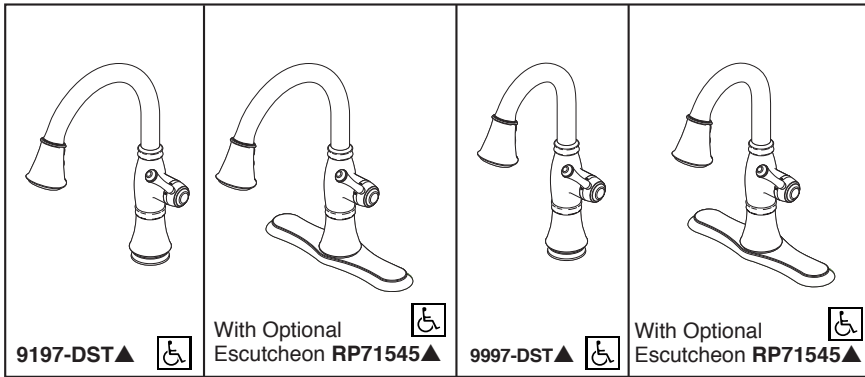

# KITCHEN FAUCETS

- Cassidy™ Collection
- Single Handle Deck Mount
- 2-Function Pull-Down Sprayer
- Single or 3 Hole Sink Applications
- Integrated Innoflex® Supply Lines
- MagnaTite® Magnetic Docking
- DIAMOND Seal® Technology

## STANDARD SPECIFICATIONS:

- 360° rotating spout.
- Diamond embedded ceramic disc cartridge.
- Touch-Clean® 2-function wand operates in stream or spray mode.
- 62" braided hose ensures smooth operation.
- Free-Moving hose weight provides maximum reach.
- 2 1/2" maximum deck thickness.
- 32" (minimum) Innoflex® supply lines with 3/8" compression fittings.
- Hot/cold markings on handle to indicate temperature.
- ADA complaint lever handle.
- Euro-Motion handle only rotates forward to eliminate backsplash interference.
- 1.8 gpm max flow rate @ 60 psi.
- Order RP61607 for 1.5 gpm hose adapter.
- Order RP71545 for optional escutcheon.
- Order RP71543 for optional coordinating soap dispenser.