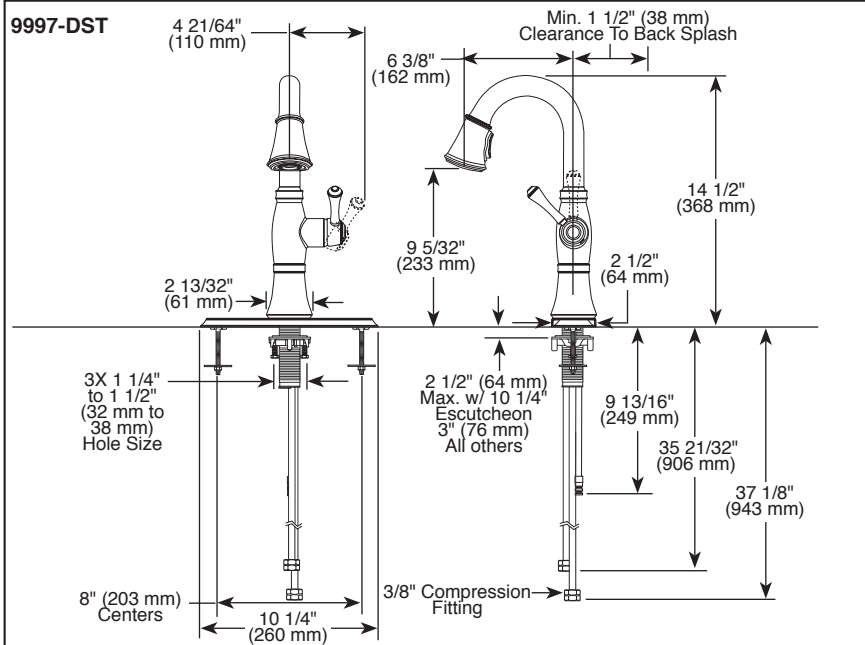

# KITCHEN FAUCETS

- Cassidy™ Collection
- Single Handle Deck Mount
- 2-Function Pull-Down Sprayer
- Single or 3 Hole Sink Applications
- Integrated Innoflex® Supply Lines
- MagnaTite® Magnetic Docking
- DIAMOND Seal® Technology

## STANDARD SPECIFICATIONS:

- 360° rotating spout.
- Diamond embedded ceramic disc cartridge.
- Touch-Clean® 2-function wand operates in stream or spray mode.
- 62" braided hose ensures smooth operation.
- Free-Moving hose weight provides maximum reach.
- 2 1/2" maximum deck thickness.
- 32" (minimum) Innoflex® supply lines with 3/8" compression fittings.
- Hot/cold markings on handle to indicate temperature.
- ADA complaint lever handle.
- Euro-Motion handle only rotates forward to eliminate backsplash interference.
- 1.8 gpm max flow rate @ 60 psi.
- Order RP61607 for 1.5 gpm hose adapter.
- Order RP71545 for optional escutcheon.
- Order RP71543 for optional coordinating soap dispenser.