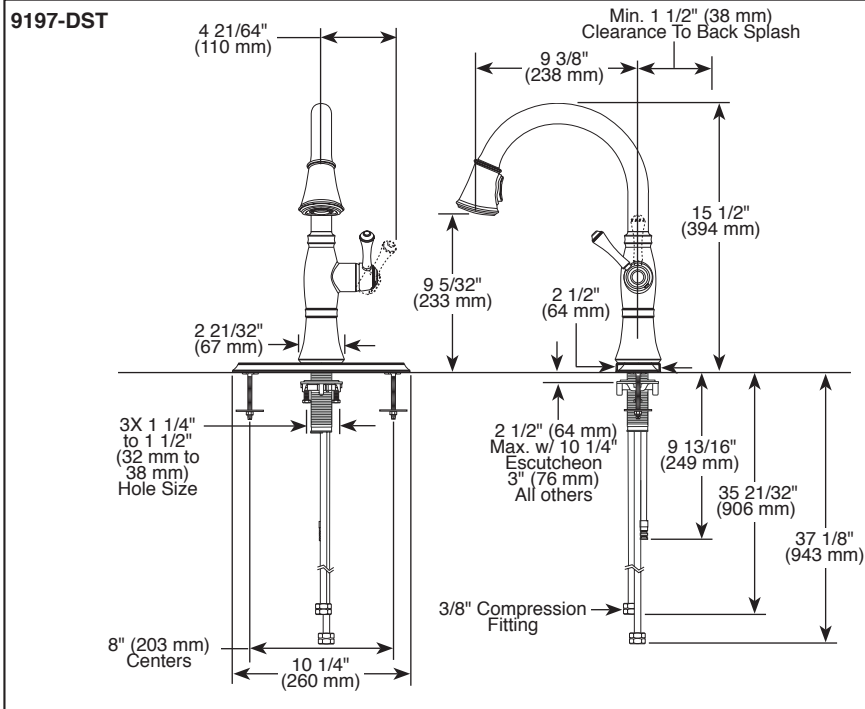

# KITCHEN FAUCETS

- Cassidy™ Collection
- Single Handle Deck Mount
- 2-Function Pull-Down Sprayer
- Single or 3 Hole Sink Applications
- Integrated Innoflex® Supply Lines
- MagnaTite® Magnetic Docking
- DIAMOND Seal® Technology

## STANDARD SPECIFICATIONS:

- 360° rotating spout.
- Diamond embedded ceramic disc cartridge.
- Touch-Clean® 2-function wand operates in stream or spray mode.
- 62" braided hose ensures smooth operation.
- Free-Moving hose weight provides maximum reach.
- 2 1/2" maximum deck thickness.
- 32" (minimum) Innoflex® supply lines with 3/8" compression fittings.
- Hot/cold markings on handle to indicate temperature.
- ADA complaint lever handle.
- Euro-Motion handle only rotates forward to eliminate backsplash interference.
- 1.8 gpm max flow rate @ 60 psi.
- Order RP61607 for 1.5 gpm hose adapter.
- Order RP71545 for optional escutcheon.
- Order RP71543 for optional coordinating soap dispenser.