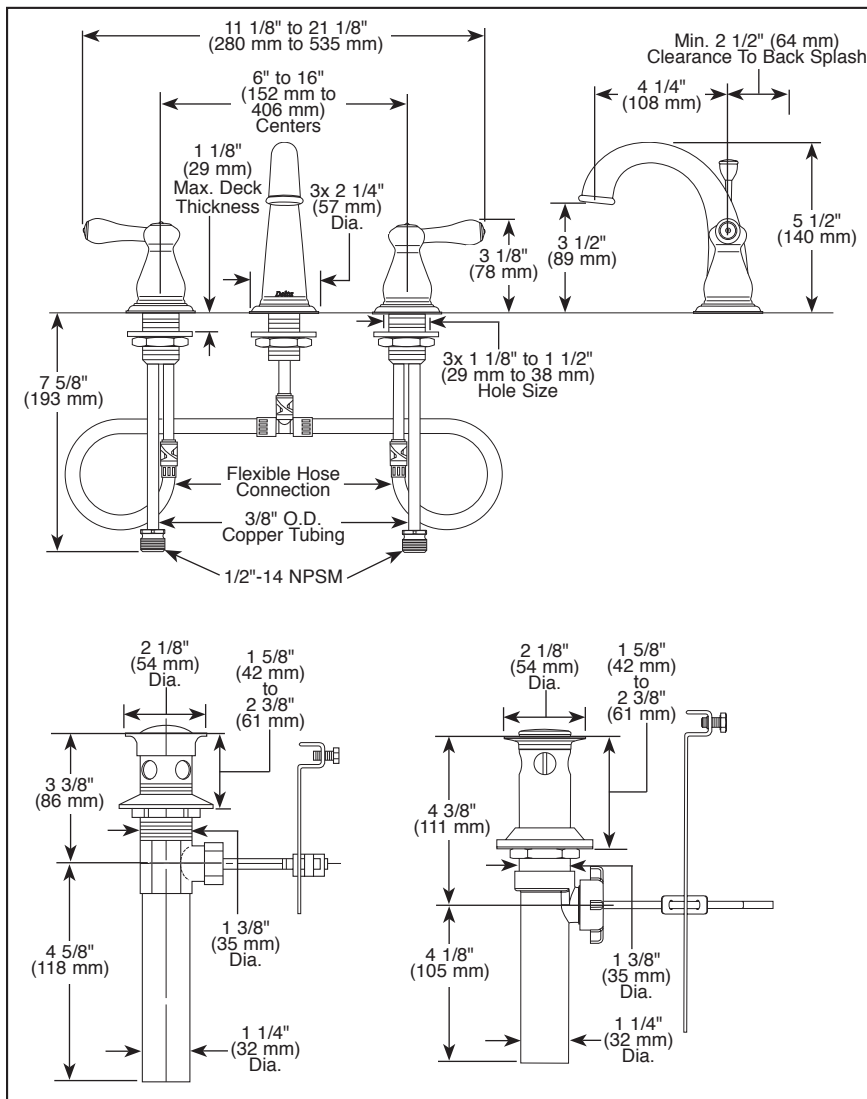

Submitted Model No.: _____

Specific Features: _____

▲ Designate proper finish suffix

LAVATORY FAUCETS

- Leland® Bath Collection
- Two Handle Widespread Deck Mount
- 3 Hole Sink Applications
- 6"-16" Centers
- Quick-Snap® Installation

STANDARD SPECIFICATIONS:

- Solid brass fabricated end valve and spout bodies.
- Widespread - 6" (152 mm) to 16" (406 mm) centers.
- 4 1/4" (108 mm) long, 5 1/2" (140 mm) high, rigid spout.
- 1/4 turn handle stops.
- Hot and cold stems are interchangeable.
- Control mechanism is a rotating cylinder with stainless steel plate and 90° rotation, with replaceable non-metallic seats operating in stainless steel lined sockets.
- 3/8" O.D. straight pex supply tubes with 1/2"-14 NPSM adapters.
- Models without suffix "MPU" have polypropylene pop-up type drain fitting with plated metal flange and stopper cap.
- Models with suffix "MPU" have metal drain with pop-up type fitting with plated flange and stopper.
- Maximum flow rate 1.5 gpm @ 60 PSI.
- Note: Standard mounting deck thickness can be extended 1" with RP10612.