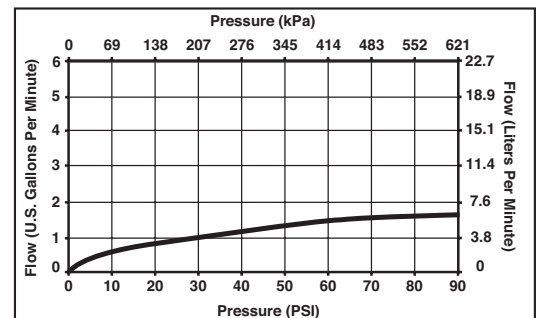

55 E. 111th Street, Indianapolis, Indiana 46280
350 South Edgeware Road, St. Thomas, ON N5P 4L1
© 2013 Masco Corporation of Indiana

Delta reserves the right (1) to make changes in specifications and materials, and (2) to change or discontinue models, both without notice or obligation. Dimensions are for reference only. See current full-line price book or www.specselect.com for finish options and product availability.