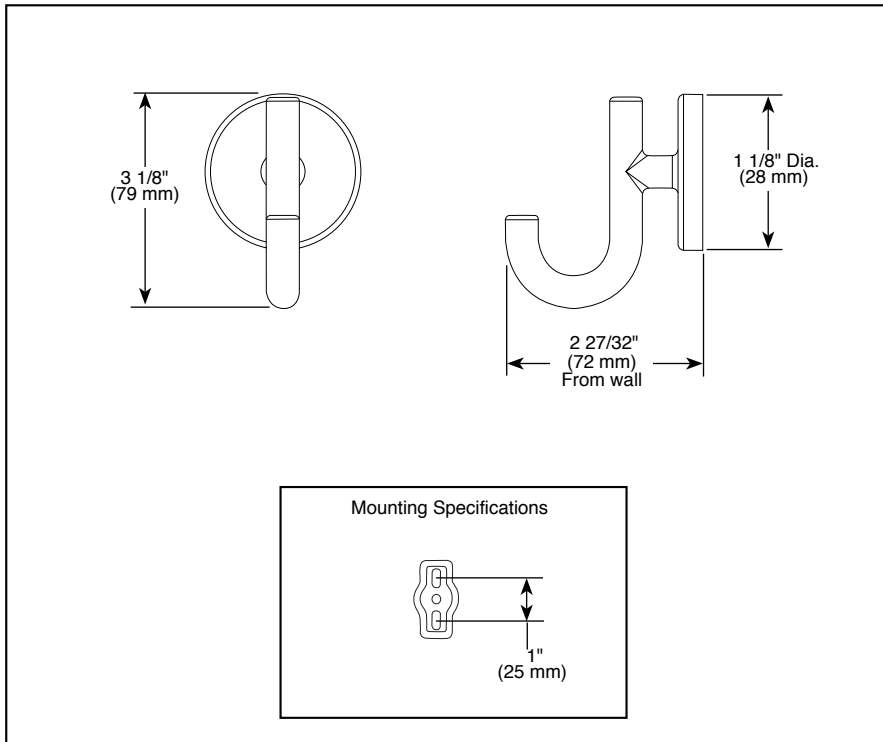

Submitted Model No.: _____

Specific Features: _____

▲ Designate Proper Finish Suffix

ACCESSORIES

- Trinsic® Bath Collection
- Robe Hook

STANDARD SPECIFICATIONS:

- Wood blocking is preferable behind all wall surfaces. If wood blocking is not available, the following fasteners are suggested: Tile/Masonry-Plastic or lead Anchors Plaster/drywall-Toggle bolts.
- Mounting hardware and mounting instructions included with product.