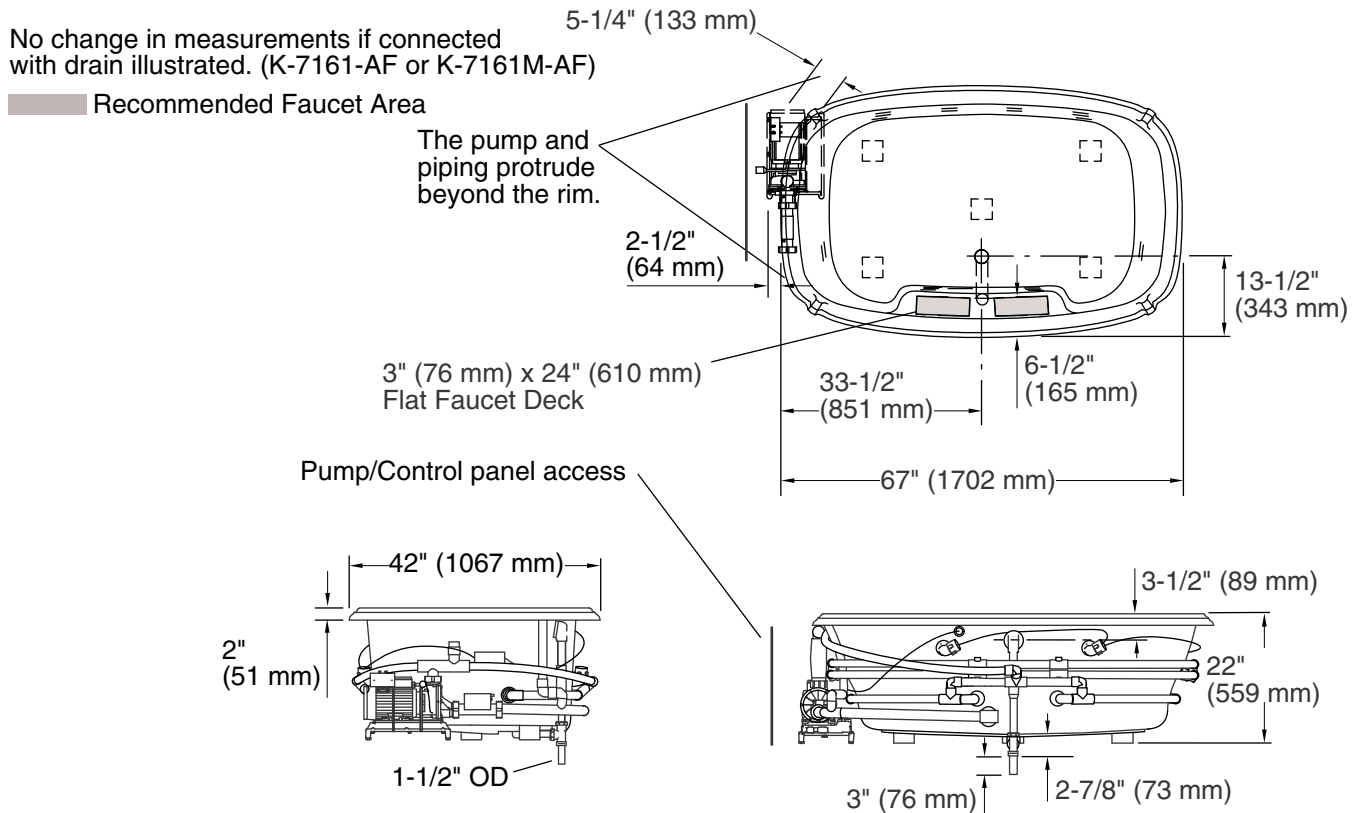

PORTRAIT®

Technical Information

Fixture*:	
Bathing well:	
Basin area, bottom	50" (1270 mm) x 29" (737 mm)
Basin area, top	61" (1549 mm) x 32" (813 mm)
Weight	130 lbs (59 kg)
To overflow:	
Water depth	16" (406 mm)
Capacity	100 gal (378.5 L)
* Approximate measurements for comparison only.	

Included components:	
Cut-out template	113311-7

Pump	Heater	V	Hz	A
	1.5 kW	240	50/60	11

Minimum access panel (required):	
Pump/control	34" (864 mm) W x 15" (381 mm) H

Required Electrical Service

Dedicated circuit required, protected with Class A Ground-Fault Circuit-Interrupter (GFCI) or Residual Current Device (RCD):	
Pump/control	220-240 V, 20 A, 50/60 Hz

Installation Notes

Install this product according to the installation guide.

Floor support under whirlpool must provide for a minimum of 51 lbs/square (248 kg/square meter) loading.

Hot water supply should be 70% of capacity or greater. Installations will vary.

If installing a rim-mount faucet, make sure there is no interference with drain overflow and circulating system before drilling any holes. Consult local and national codes for minimum air gap requirements if installing a spout on the faucet deck.

Product Diagram