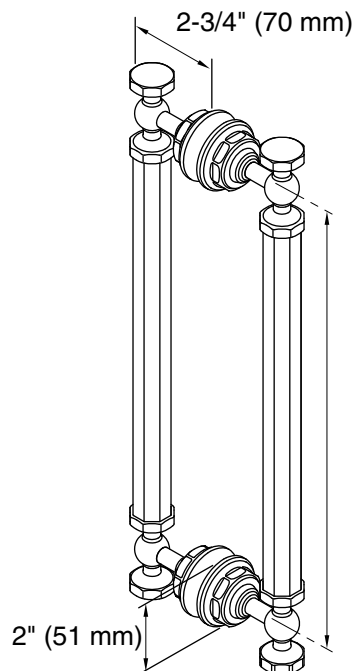

Features

- Brass construction
- Classic Styling
- Complements the Pinstripe faucet line

SHOWER DOOR HANDLES K-705768

Codes/Standards Applicable

Specified model meets or exceeds the following:

- None applicable

Colors/Finishes

- SHP: Bright Polished Silver
- NX: Brushed Nickel

Specified Model

| Model | Description | Colors/Finishes | |
|----------|--------------------|------------------------------|-----------------------------|
| K-705768 | Shower door handle | <input type="checkbox"/> SHP | <input type="checkbox"/> NX |

Product Specification

The shower door handles shall be of brass construction. Product shall have classic styling designed to complement the Pinstripe faucet line. Shower door handles shall be Kohler Model K-705768-_____.

PINSTRIPE™

Installation Notes

Install this product according to the installation guide.

This handle is designed to be paired with the Heavy Glass Pivot shower doors. For custom installations, Ø 1/2" holes are required at the dimensions shown.