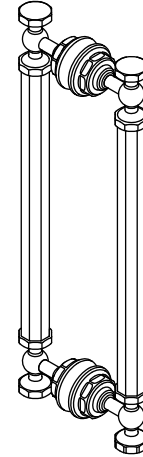

Features

- Brass construction
- Classic Styling
- Complements the Pinstripe faucet line

SHOWER DOOR HANDLES K-705768

Codes/Standards Applicable

Specified model meets or exceeds the following:

- None applicable

Colors/Finishes

- SHP: Bright Polished Silver
- NX: Brushed Nickel

Specified Model

| Model | Description | Colors/Finishes | |
|----------|--------------------|------------------------------|-----------------------------|
| K-705768 | Shower door handle | <input type="checkbox"/> SHP | <input type="checkbox"/> NX |

Product Specification

The shower door handles shall be of brass construction. Product shall have classic styling designed to complement the Pinstripe faucet line. Shower door handles shall be Kohler Model K-705768-_____.

PINSTRIPE™

Installation Notes

Install this product according to the installation guide.

This handle is designed to be paired with the Heavy Glass Pivot shower doors. For custom installations, Ø 1/2" holes are required at the dimensions shown.