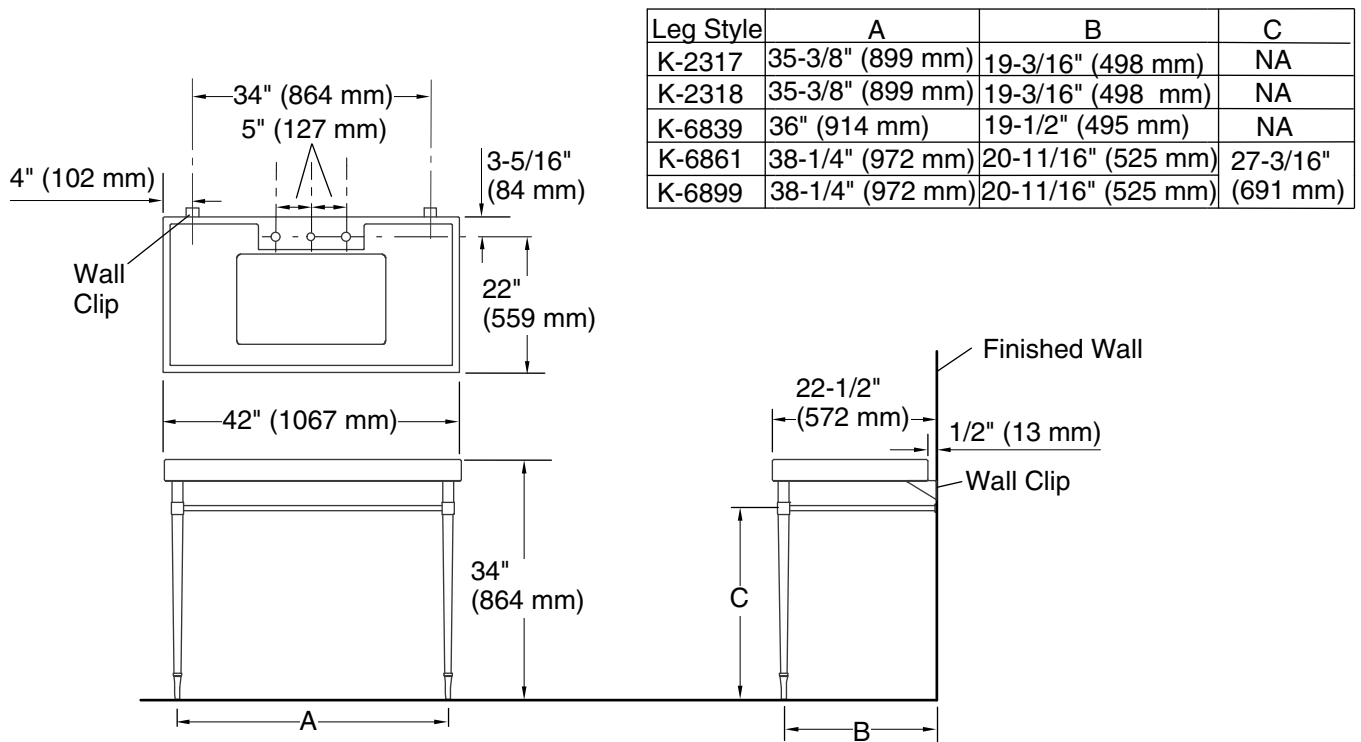

### Features

- Fireclay
- Includes table frame
- Pre-cut for Kathryn® 21" (533 mm) x 13" (330 mm) under-mount bathroom sink (required)
- Pre-drilled for 10" (254 mm) widespread faucet
- 42" (1067 mm) x 22" (559 mm) x 34" (864 mm)

### Product Specification

The fireclay console tabletop shall be 42" (1067 mm) in length, 22" (559 mm) in width and 34" (864 mm) in height. The console tabletop shall include table frame. The console tabletop shall be pre-cut for Kathryn 21" (533 mm) x 13" (330 mm) under-mount bathroom sink, and pre-drilled for 10" (254 mm) widespread faucet. The console tabletop shall be Kohler Model K-3029-\_\_\_\_\_.

## Installation Notes

Install this product according to the installation guide.

Product is installed with 1/2" (13 mm) gap between wall and console table.

Frame is included with K-3029.

## Product Diagram