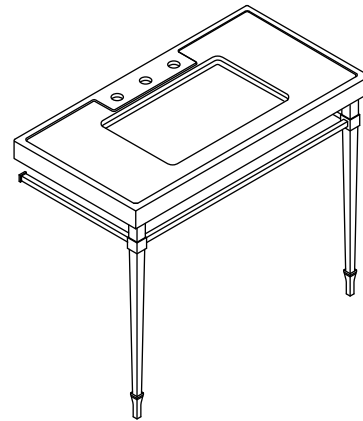

Features

- Fireclay
- Includes table frame
- Pre-cut for Kathryn® 21" (533 mm) x 13" (330 mm) under-mount bathroom sink (required)
- Pre-drilled for 10" (254 mm) widespread faucet
- 42" (1067 mm) x 22" (559 mm) x 34" (864 mm)

FIRECLAY CONSOLE TABLETOP K-3029

ADA

Codes/Standards Applicable

Specified model meets or exceeds the following:

- ADA
- ICC/ANSI A117.1
- ASME A112.19.2/CSA B45.1

Colors/Finishes

- 0: White
- Other: Refer to Price Book for additional colors/finishes

Accessories

- 0: White
- CP: Polished Chrome
- Other: Refer to Price Book for additional colors/finishes

Specified Model

Model	Description	Colors/Finishes	
K-3029	Kathryn console tabletop	☐ 0	☐ Other_____

Required Accessories			
K-2297-G	Kathryn under-mount bathroom sink with glazed underside	☐ 0	☐ Other_____
K-6839	Kathryn octagonal brass legs OR	☐ CP	☐ Other_____
K-6861	Kathryn square brass legs OR	☐ CP	☐ Other_____
K-6899-AF	Kathryn square French gold legs with leather OR	☐ LT	☐ XL
K-6899-BN	Kathryn square brushed nickel legs with leather OR	☐ LT	☐ XL
K-6899-CP	Kathryn square polished chrome legs with leather OR	☐ LT	☐ XL
K-6899-SN	Kathryn square polished nickel legs with leather OR	☐ LT	☐ XL

Product Specification

The fireclay console tabletop shall be 42" (1067 mm) in length, 22" (559 mm) in width and 34" (864 mm) in height. The console tabletop shall include table frame. The console tabletop shall be pre-cut for Kathryn 21" (533 mm) x 13" (330 mm) under-mount bathroom sink, and pre-drilled for 10" (254 mm) widespread faucet. The console tabletop shall be Kohler Model K-3029-_____.