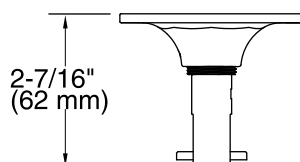

### Product Specification

The bath cable drain trim shall be metal construction. Product shall include handle, stopper, decorative flange, decorative flange nut, overflow escutcheon and tool. Product shall be available in an array of aesthetics and actuation combinations. Product shall be Kohler Model K-T37395-\_\_\_\_ .