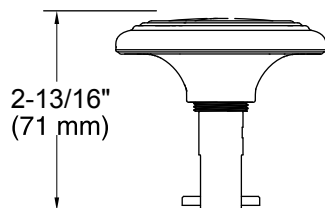

### Product Specification

The bath cable drain trim shall be metal construction. Product shall include handle, stopper, decorative flange, decorative flange nut, overflow escutcheon and tool. Product shall be available in an array of aesthetics and actuation combinations. Product shall be Kohler Model K-T37396-\_\_\_\_\_.