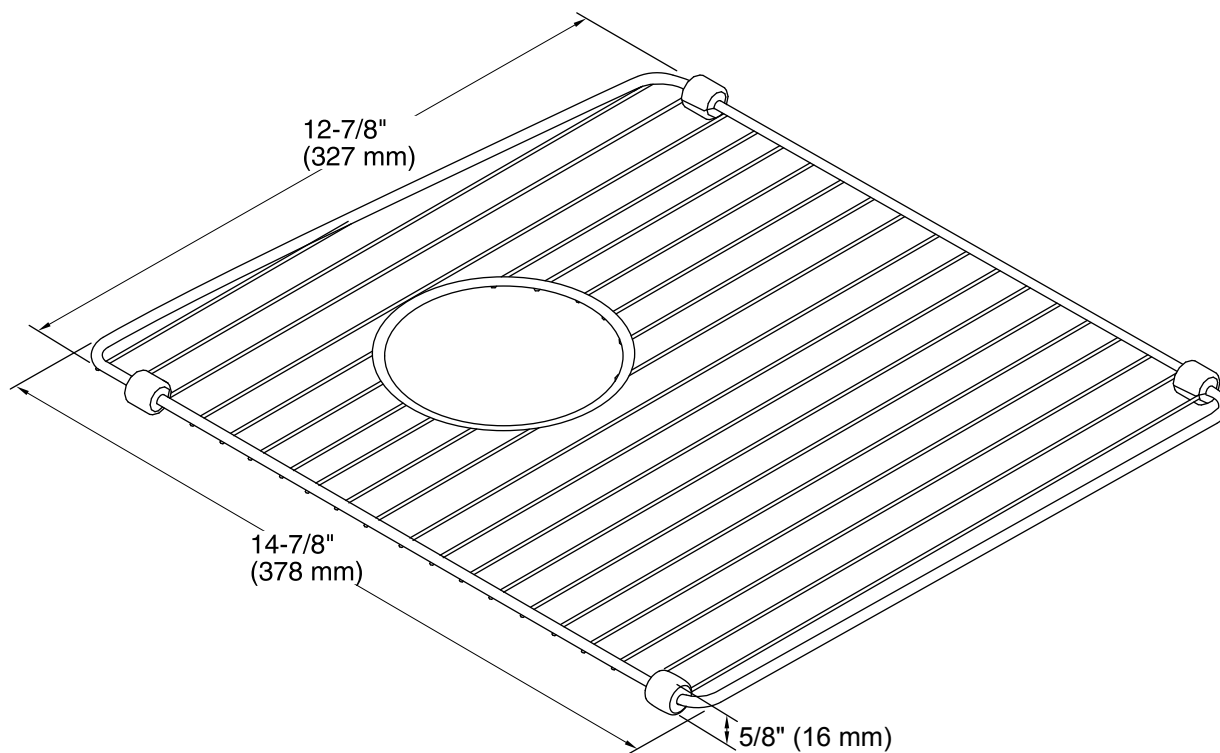

Features

- Fits in the right or left bowl of the K-5846 Brookfield kitchen sink.
- Durable stainless-steel construction.
- Helps protect sink surface from daily wear.
- Innovative wheels around the perimeter provide a secure fit and reduce debris buildup.
- Dishwasher safe.

Technical Information

All product dimensions are nominal.