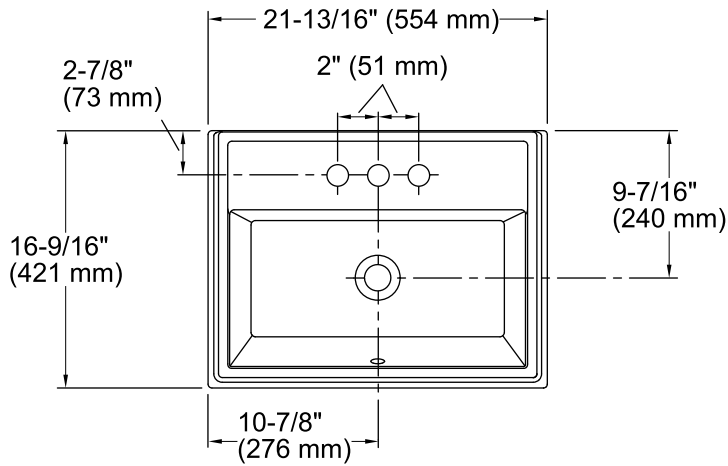

Features

- Vitreous china.
- Drop-in.
- Rectangular basin.
- With overflow.
- 4-inch centers.
- Coordinates with other products in the Tresham collection.
- 21-13/16" (554 mm) x 16-9/16" (421 mm) x 8-1/16" (205 mm)

Technical Information

All product dimensions are nominal.

Bowl configuration:	Single
Installation:	Drop-In
Bowl area (Only)	Length: 19-13/16" (503 mm) Width: 10-3/16" (259 mm) Water depth: 6-1/16" (154 mm)
Number of deck holes:	3
Faucet hole(s):	1-1/4" (32 mm)
Drain hole:	1-3/4" (44 mm)
Template:	Drop-in, 1162721-7, required, included