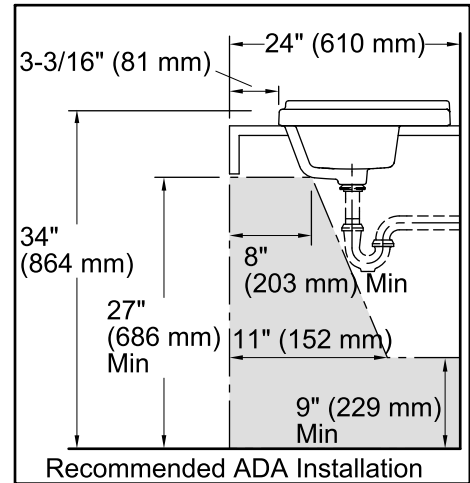

Features

- Vitreous china.
- Drop-in.
- Rectangular basin.
- With overflow.
- 4-inch centers.
- Coordinates with other products in the Tresham collection.
- 21-13/16" (554 mm) x 16-9/16" (421 mm) x 8-1/16" (205 mm)

Technical Information

All product dimensions are nominal.

Bowl configuration:	Single
Installation:	Drop-In
Bowl area (Only)	Length: 19-13/16" (503 mm) Width: 10-3/16" (259 mm) Water depth: 6-1/16" (154 mm)
Number of deck holes:	3
Faucet hole(s):	1-1/4" (32 mm)
Drain hole:	1-3/4" (44 mm)
Template:	Drop-in, 1162721-7, required, included