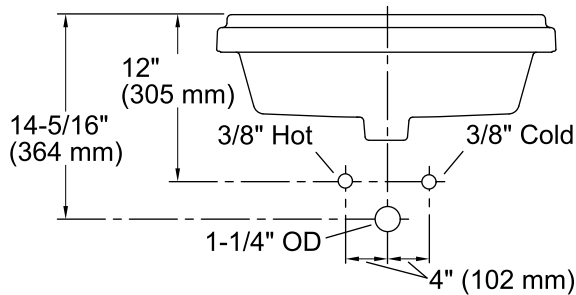

Features

- Vitreous china.
- Drop-in.
- Rectangular basin.
- With overflow.
- 4-inch centers.
- Coordinates with other products in the Tresham collection.
- 21-13/16" (554 mm) x 16-9/16" (421 mm) x 8-1/16" (205 mm)

Technical Information

All product dimensions are nominal.

Bowl configuration:	Single
Installation:	Drop-In
Bowl area (Only)	Length: 19-13/16" (503 mm) Width: 10-3/16" (259 mm) Water depth: 6-1/16" (154 mm)
Number of deck holes:	3
Faucet hole(s):	1-1/4" (32 mm)
Drain hole:	1-3/4" (44 mm)
Template:	Drop-in, 1162721-7, required, included