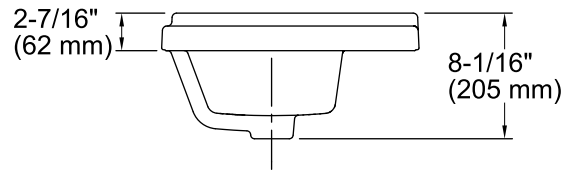

Features

- Vitreous china.
- Drop-in.
- Rectangular basin.
- With overflow.
- 4-inch centers.
- Coordinates with other products in the Tresham collection.
- 21-13/16" (554 mm) x 16-9/16" (421 mm) x 8-1/16" (205 mm)

Technical Information

All product dimensions are nominal.

Bowl configuration:	Single
Installation:	Drop-In
Bowl area (Only)	Length: 19-13/16" (503 mm) Width: 10-3/16" (259 mm) Water depth: 6-1/16" (154 mm)
Number of deck holes:	3
Faucet hole(s):	1-1/4" (32 mm)
Drain hole:	1-3/4" (44 mm)
Template:	Drop-in, 1162721-7, required, included