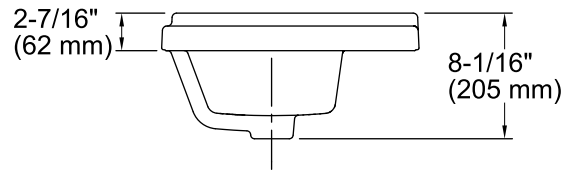

Technical Information

All product dimensions are nominal.

Bowl configuration:	Single
Installation:	Drop-In
Bowl area (Only)	Length: 19-13/16" (503 mm) Width: 10-3/16" (259 mm) Water depth: 6-1/16" (154 mm)
Number of deck holes:	3
Faucet hole(s):	1-3/8" (35 mm)
Drain hole:	1-3/4" (44 mm)
Template:	Drop-in, 1162721-7, required, included

Notes

Install this product according to the installation guide.

NOTICE: Countertop manufacturer or cutter must use the cut-out template provided with the product, or a current one provided by Kohler Co. (call 1-800-4KOHLER). Kohler Co. is not responsible for cutout errors when the incorrect cut-out template is used.

ADA compliant when installed to the specific requirements of these regulations.