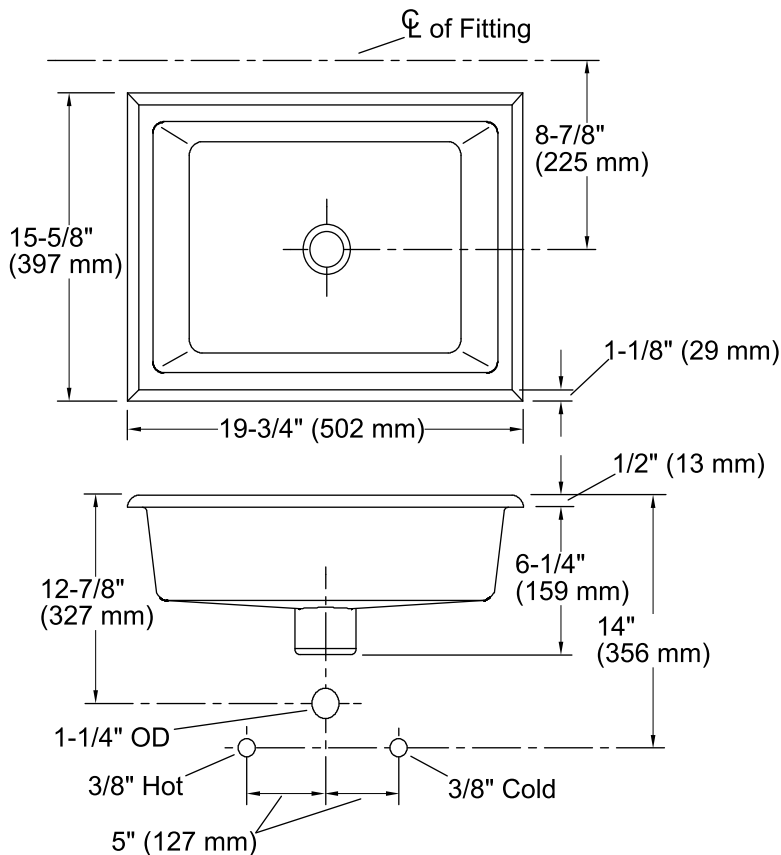

47

Almond

Technical Information

All product dimensions are nominal.

Bowl configuration:	Single
Installation:	Under-mount
Bowl area (Only)	Length: 17" (432 mm) Width: 13" (330 mm) Water depth: 4-1/2" (114 mm)
Drain hole:	1-3/4" (44 mm)
Template:	Under-mount, 1006809-7, required, not included