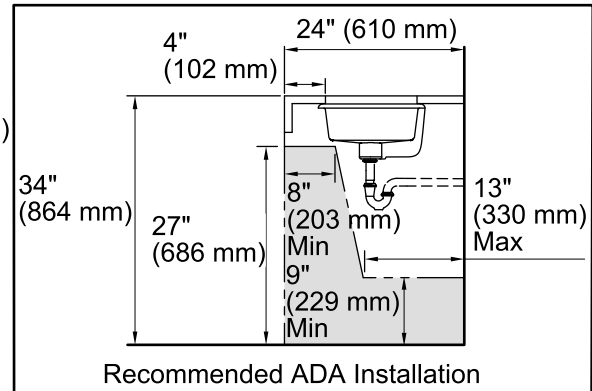

47

Almond

Technical Information

All product dimensions are nominal.

Bowl configuration:	Single
Installation:	Under-mount
Bowl area (Only)	Length: 17" (432 mm) Width: 13" (330 mm) Water depth: 4-1/2" (114 mm)
Drain hole:	1-3/4" (44 mm)
Template:	Under-mount, 1006809-7, required, not included